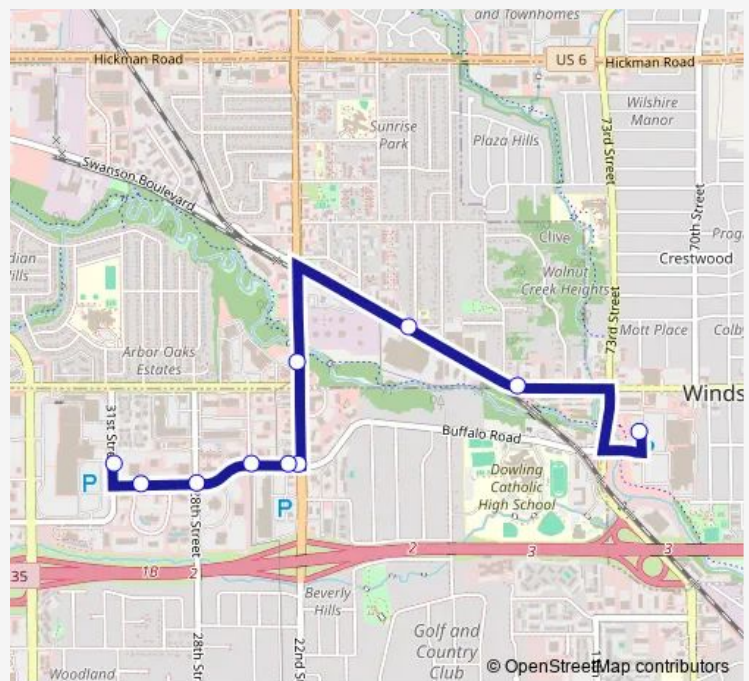

NW Urbandale DR / Northshore Bldg, Urb

NW Aurora AVE / NW Urbandale DR (FAR-Side), Urb

112th ST / NW Aurora AVE (FAR-Side), Urb

112th ST / Meredith DR, Urb

Meredith DR / 121st ST (FAR-Side), Urb

123rd ST / Marsh Mercer, Urb

Route schedule

31st ST / Valley West Mall (Northbound), Wdm — 123rd ST / Marsh Mercer, Urb

Monday	06:33-08:36
Tuesday	06:33-08:36
Wednesday	06:33-08:36
Thursday	06:33-08:36
Friday	06:33-08:36
Saturday	—
Sunday	—

Route info

Direction: 31st ST / Valley West Mall (Northbound), Wdm

Stops: 16

Trip Duration: 0 hour 13 min

Direction

123rd ST / Marsh Mercer, Urb — 73rd ST / Walmart Southbound, Wht

24 stops

[Open route schedule](#)

123rd ST / Marsh Mercer, Urb

Meredith DR / 121st ST, Urb

112th ST / Meredith DR (FAR-Side), Urb

112th ST / NW Aurora Ave, Urb

NW Aurora AVE / NW Urbandale DR, Urb

NW Urbandale DR / #4124, Urb

NW Urbandale DR / 100th ST, Urb