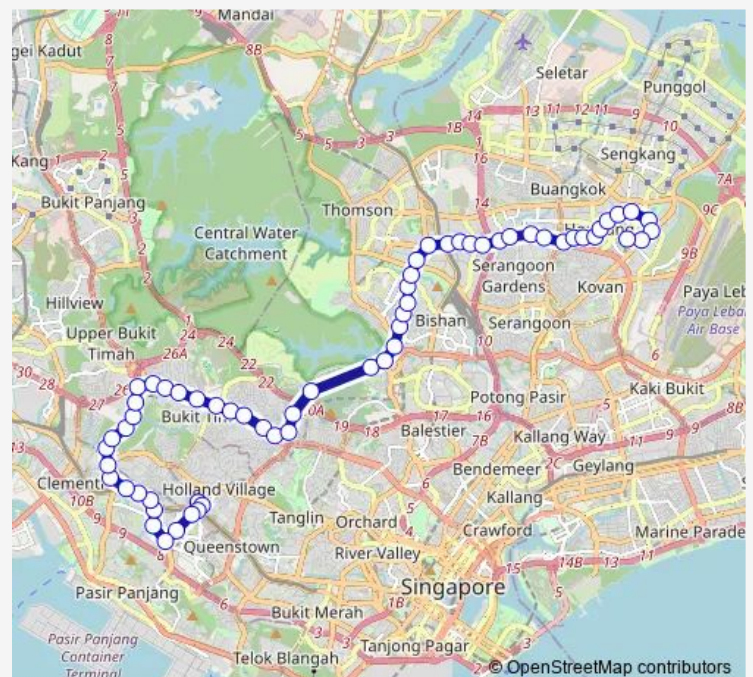

Bef Dunearn Rd

Opp King Albert Pk Stn

Hua Guan Gdns

Route schedule

Buona Vista Ter — Hougang Ctrl Int

Monday 06:00

Tuesday 06:00

Wednesday 06:00

Thursday 06:00

Friday 06:00

Saturday 06:00

Sunday 06:00

Route info

Direction: Buona Vista Ter

Stops: 61

Trip Duration: 1 hour 49 min

Opp The Nexus

Aft Swiss Club Rd

Opp Sixth Ave Stn

Aft Jln Naga Sari

Natl Jc

Opp Tan Kah Kee Stn

Opp Coronation Plaza

S'Pore Bible Coll