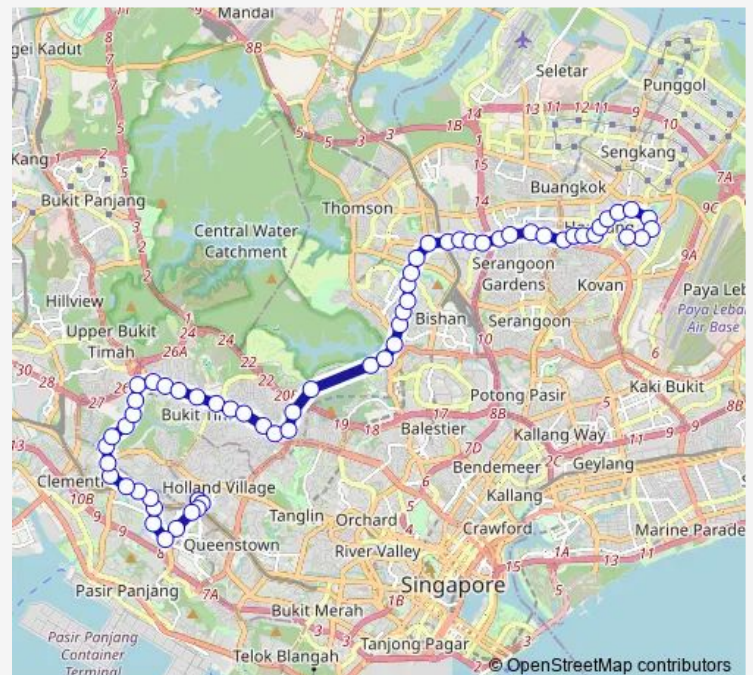

Bef Dunearn Rd

Opp King Albert Pk Stn

Hua Guan Gdns

Route schedule

Buona Vista Ter — Hougang Ctrl Int

Monday 06:00

Tuesday 06:00

Wednesday 06:00

Thursday 06:00

Friday 06:00

Saturday 06:00

Sunday 06:00

Route info

Direction: Buona Vista Ter

Stops: 61

Trip Duration: 1 hour 49 min

Opp The Nexus

Aft Swiss Club Rd

Opp Sixth Ave Stn

Aft Jln Naga Sari

Natl Jc

Opp Tan Kah Kee Stn

Opp Coronation Plaza

S'Pore Bible Coll