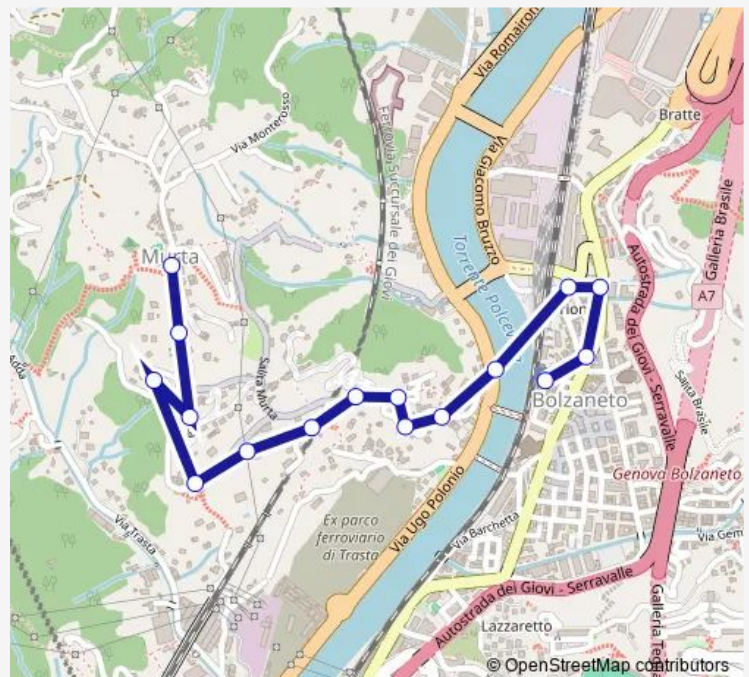

Monday 06:05-20:40

Tuesday 06:05-20:40

Wednesday 06:05-20:40

Thursday 06:05-20:40

Friday 06:05-20:40

Saturday 06:05-20:40

Sunday 07:07-20:40

Route info

Direction: Chiesa DI Murta/Capolinea

Stops: 16

Trip Duration: 0 hour 14 min

74 — Via Custo (Bolzaneto) - P.za Chiesa di Murta

Direction

Custo/Bolzaneto Fs — Chiesa DI Murta/Capolinea

17 stops

[Open route schedule](#)

Friday 21:10-22:25

Saturday 21:10-22:25

Sunday 21:10-22:25

Route info

Direction: Chiesa DI Murta/Capolinea

Stops: 16

Trip Duration: 0 hour 12 min

Direction