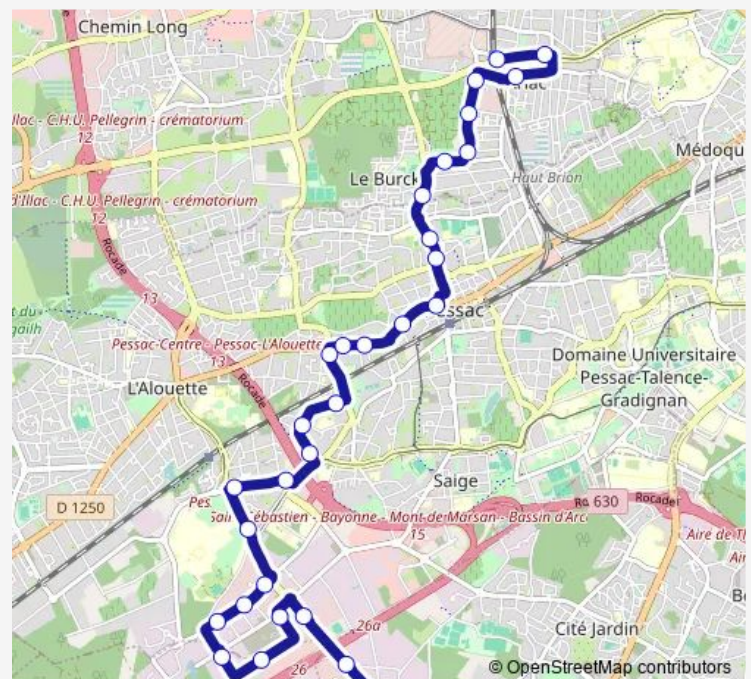

Thursday 05:30-21:05

Friday 05:30-21:05

Saturday 05:30-21:05

Sunday 05:30-21:05

Route info

Direction: Stade Ornon

Stops: 30

Trip Duration: 0 hour 34 min

74 — Locale 74

BusMaps

Colonel Jacqui

Le Burck

Montaigne

Avenue Gambetta

Maréchal Joffre

Berlioz

Sunday 05:30-21:05

Route info

Direction: Fontaine d'Arlac

Stops: 28

Trip Duration: 0 hour 36 min

Parc Industriel

Bersol

Stade Ornon