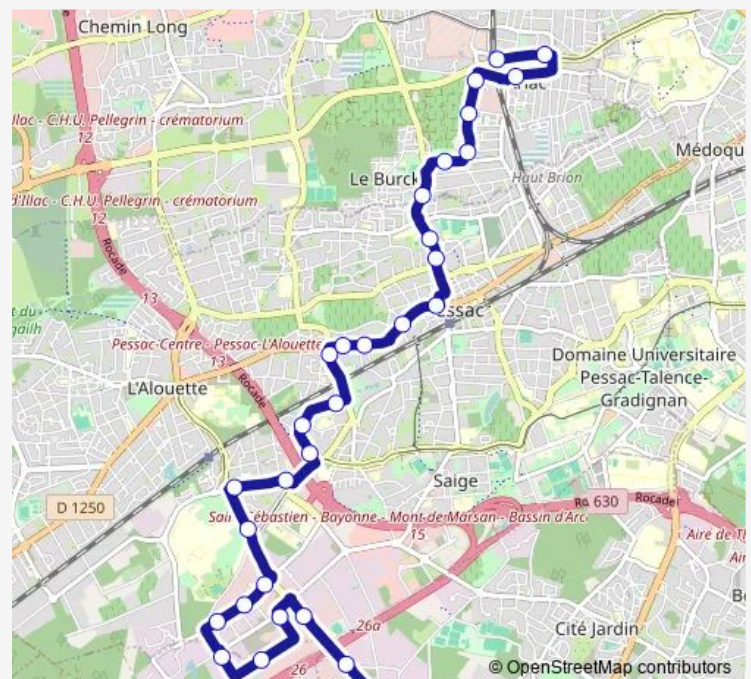

Thursday 05:30-21:05

Friday 05:30-21:05

Saturday 05:30-21:05

Sunday 05:30-21:05

Route info

Direction: Stade Ornon

Stops: 30

Trip Duration: 0 hour 35 min

74 — Locale 74

BusMaps

Colonel Jacqui

Le Burck

Montaigne

Avenue Gambetta

Maréchal Joffre

Berlioz

Sunday 05:30-21:05

Route info

Direction: Fontaine d'Arlac

Stops: 28

Trip Duration: 0 hour 26 min

Parc Industriel

Bersol

Stade Ornon