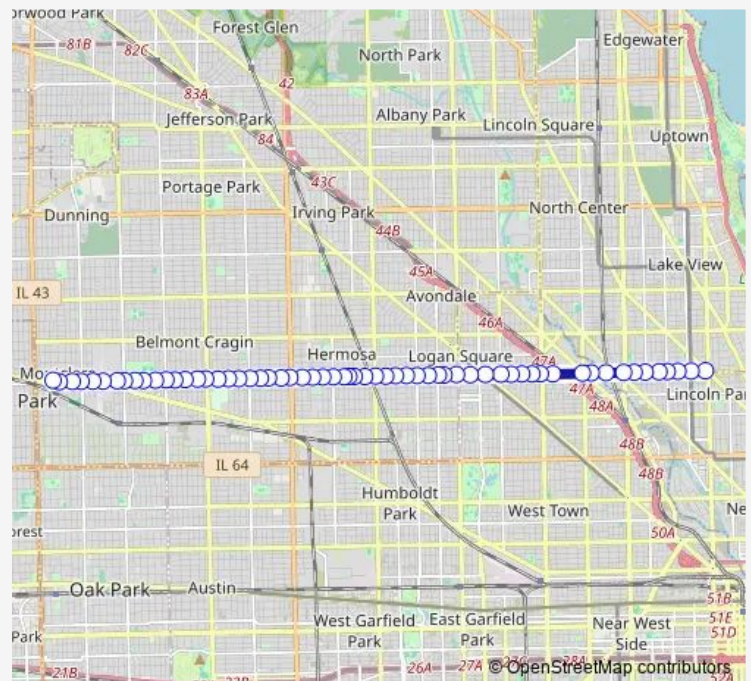

### Route schedule

Fullerton & Halsted — Grand & Nordica Terminal

Monday 00:19-23:44

Tuesday 00:03-23:44

Wednesday 00:03-23:44

Thursday 00:03-23:44

Friday 00:03-23:44

Saturday 00:03-23:41

### Route info

Direction: Fullerton & Halsted

Stops: 60

Trip Duration: 1 hour 5 min

74 — Fullerton

Fullerton & Kimball

Fullerton & St. Louis

Fullerton & Central Park