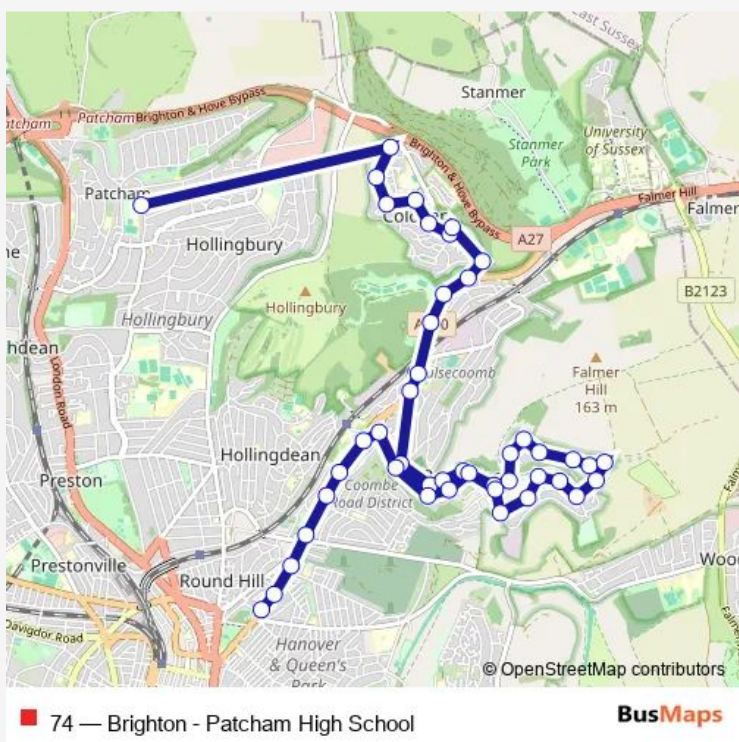

Bus 74 Brighton - Patcham High School

[Go to website](#)

Direction
 High School — Elm Grove

45 stops

[Open route schedule](#)

- High School
- Saunders Hill
- Haig Avenue
- Standean Close
- Ingham Drive
- Twyford Road
- Middleton Rise
- Forest Road
- Hikers Rest
- Coldean Lane
- Wild Park
- Ringmer Road
- Moulsecomb Way
- Bates Estate
- The Avenue Steps
- Manton Road
- The Avenue Shops
- Hazelgrove
- Surgery
- School
- Knepp Close

Route schedule
 High School — Elm Grove

Monday	15:15
Tuesday	15:15
Wednesday	15:15
Thursday	15:15
Friday	15:15
Saturday	—
Sunday	—

Route info

Direction: High School

Stops: 45

Trip Duration: 0 hour 41 min

Norwich Crescent

Taunton Way

Auckland Drive

Surgery

Hazelgrove

The Avenue Shops

Manton Road

The Avenue Steps

Bottom of The Avenue

Wednesday 07:28

Thursday 07:28

Friday 07:28

Saturday —

Sunday —

Route info

Direction: Egremont Place

Stops: 62