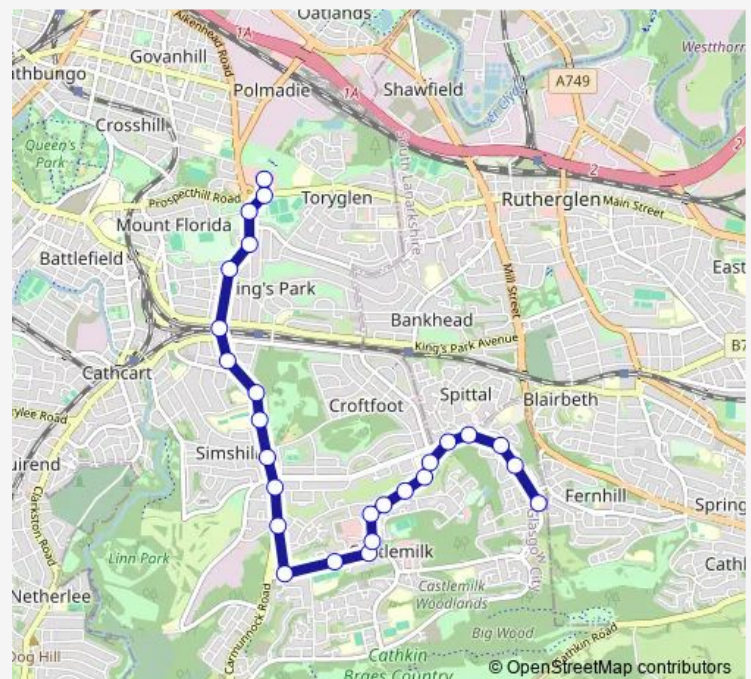

### Route schedule

Toryglen Asda Car Park — Ballantay Road

Monday 09:50-15:50

Tuesday 09:50-15:50

Wednesday 09:50-15:50

Thursday 09:50-15:50

Friday 09:50-15:50

Saturday 09:50-15:50

### Route info

Direction: Toryglen Asda Car Park

Stops: 26

Trip Duration: 0 hour 22 min

Croftfoot Terrace

St Bartholomews Church

Croftfoot Crescent

Croftfoot Drive

Ballantay Road

**Direction**

Ballantay Road — Toryglen Asda Car Park

25 stops

[Open route schedule](#)

Ballantay Road

Hoddam Avenue

Hoddam Avenue

## Route info

Direction: Ballantay Road

Stops: 25

Trip Duration: 0 hour 18 min

74 Bus time schedules and route maps are available in an offline PDF at [busmaps.com](https://busmaps.com). Use the [busmaps.com](https://busmaps.com) website to see live bus times, train schedule or subway schedule, and step-by-step directions for all public transit in Giffnock