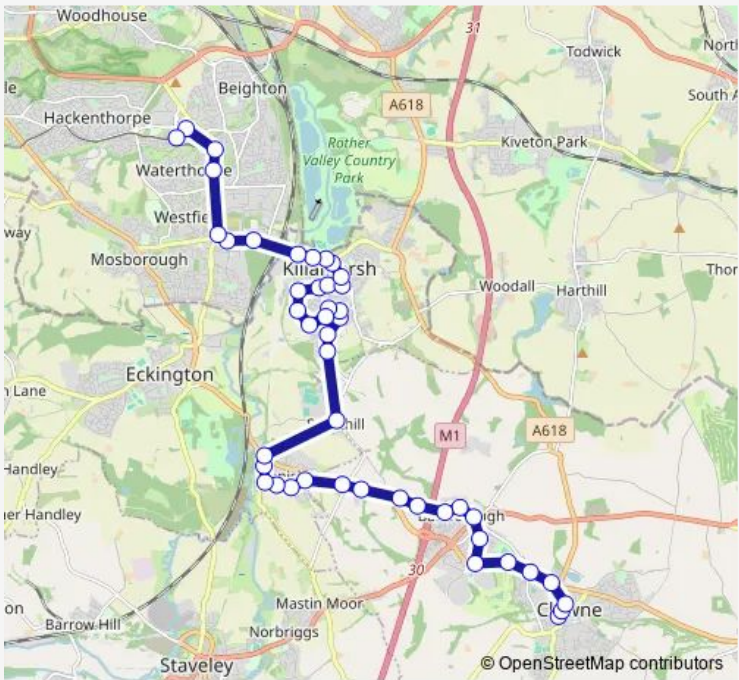

Bus 74 Clowne - Crystal Peaks

[Go to website](#)

Direction
 Tesco — Crystal Peaks/CP1
 46 stops
[Open route schedule](#)

- Tesco
- Wilkinson
- Recreation Close
- Barlborough Road
- Boughton Lane End
- Country Park
- Health Treatment Centre
- Slayley View Road
- De Rodes Arms
- War Memorial
- West End
- Dusty Miller
- Wychwood House
- Hollingwood View
- Blacksmiths Arms
- Emmett Carr Lane End
- The Wynd
- Carrwood Road Reynard Crescent
- Circular Drive
- Hague Lane
- Hague Lane

Route schedule
 Tesco — Crystal Peaks/CP1

Monday	10:28-16:35
Tuesday	10:28-16:35
Wednesday	10:28-16:35
Thursday	10:28-16:35
Friday	10:28-16:35
Saturday	10:28-16:25
Sunday	—

Route info
 Direction: Tesco
 Stops: 46
 Trip Duration: 0 hour 42 min

74 — Clowne - Crystal Peaks **BusMaps**

Turning Circle

Fields Road

West End Hotel

Westthorpe Road

Cherry Tree Drive

Bull And Badger

Oak Close

Route info

Direction: Crystal Peaks/CP1

Stops: 44

Trip Duration: 0 hour 44 min

Hague Lane

Circular Drive

Carrwood Road Reynard Crescent

The Wynd