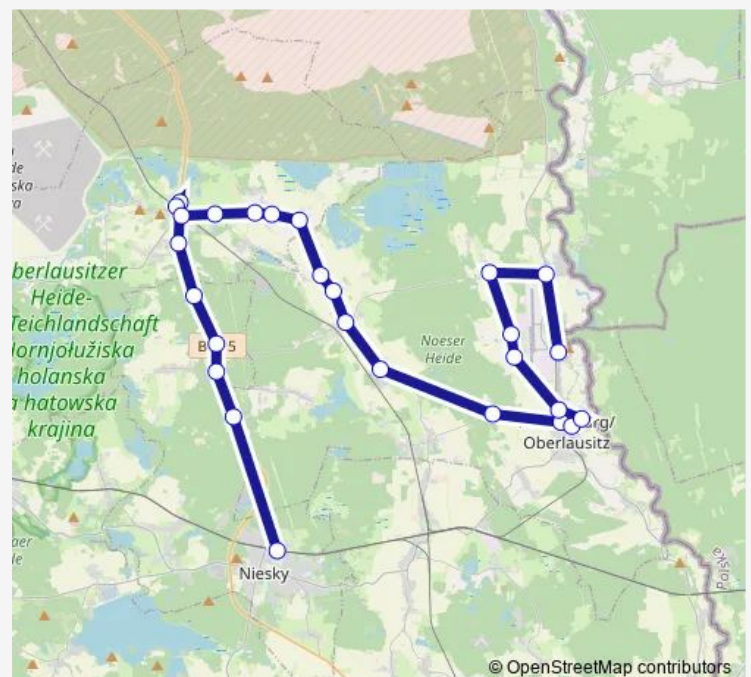

Bus 74

[Go to website](#)

Direction

Niesky Bahnhof — Rothenburg (OL) Hochschule

27 stops

[Open route schedule](#)

Niesky Bahnhof

Kosel Sandschänke

Stannevisch Am Schachthaus

Stannevisch Feuerwehr

Zedlig

Rietschen Bergklausen

Rietschen Gemeindeamt

Rietschen Bahnhof

Rietschen Rothenburger Straße

Neuhammer b Weißwasser

Daubitz Schloss

Daubitz Markt

Daubitz Oberdorf

Quolsdorf Denkmal

Quolsdorf Kreuzung

Hähnichen Ort

Spree Gemeindeverwaltung

Dunkelhäuser Kreuzung

Rothenburg Grundschule

Rothenburg Markt

Rothenburg Martinshof

Route schedule

Niesky Bahnhof — Rothenburg (OL) Hochschule

Monday —

Tuesday 09:02-17:02

Wednesday —

Thursday —

Friday —

Saturday 09:02-17:02

Sunday —

Route info

Direction: Niesky Bahnhof

Stops: 27

Trip Duration: 1 hour 11 min

© OpenStreetMap contributors

74

BusMaps