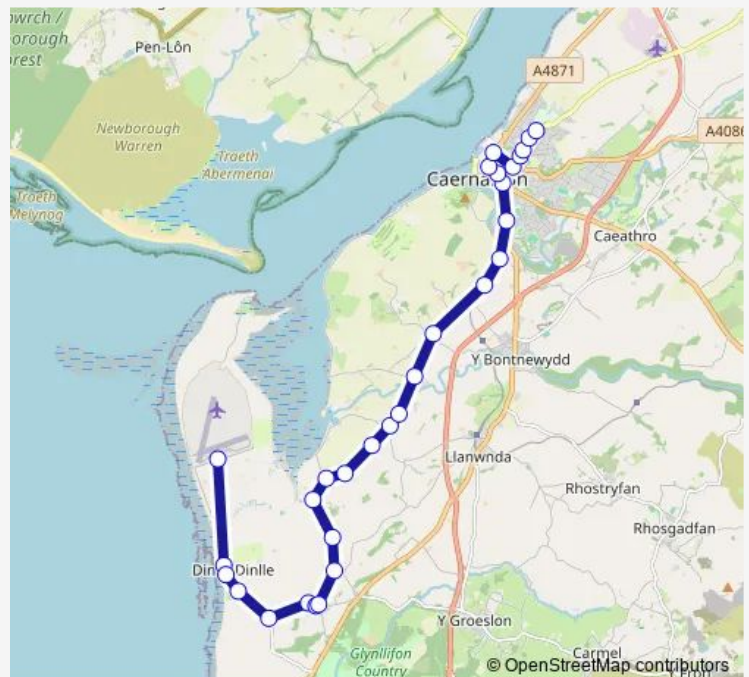

Thursday 07:57-17:50

Friday 07:57-17:50

Saturday 07:57-17:50

Sunday —

Route info

Direction: Caernarfon Airport

Stops: 30

Trip Duration: 0 hour 31 min

Route info

Direction: Ysgol Sir Hugh Owen

Stops: 30

Trip Duration: 0 hour 29 min

Groeslon Bodafon

Plas Tan Dinas

Dinas Dinlle Beach

Dinas Dinlle Caravan Park