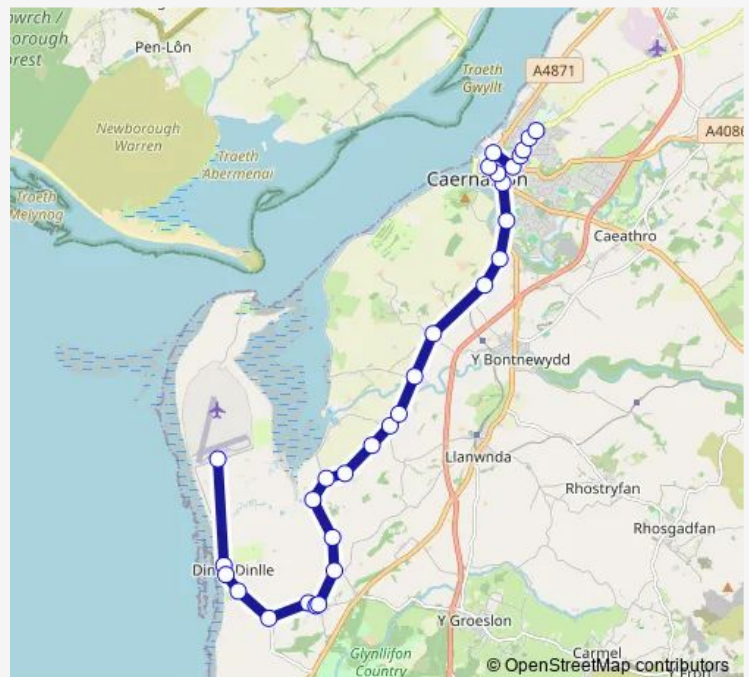

Thursday 07:57-17:50

Friday 07:57-17:50

Saturday 07:57-17:50

Sunday —

Route info

Direction: Caernarfon Airport

Stops: 30

Trip Duration: 0 hour 31 min

Route info

Direction: Ysgol Sir Hugh Owen

Stops: 30

Trip Duration: 0 hour 29 min

Groeslon Bodafon

Plas Tan Dinas

Dinas Dinlle Beach

Dinas Dinlle Caravan Park