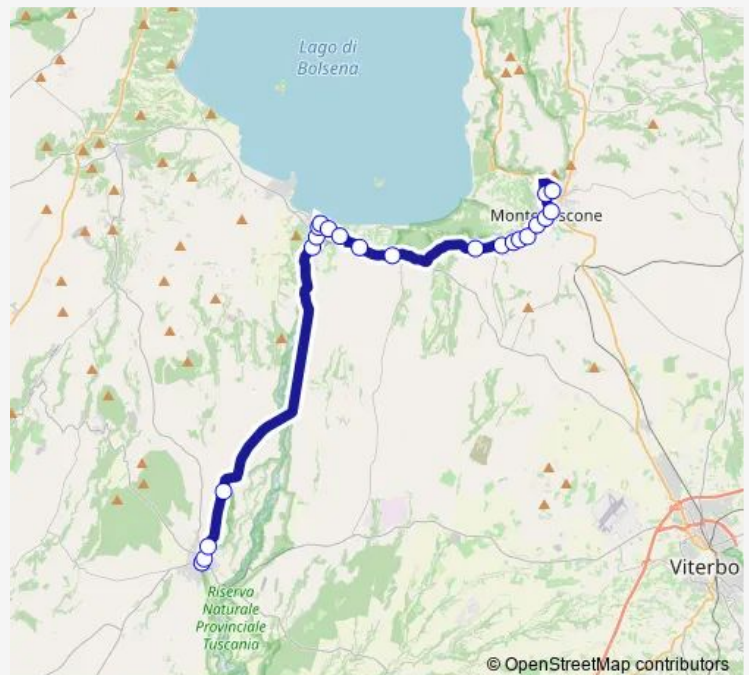

Montefiascone | Via Dante # f593

Route schedule

Tuscania Rio Frecciaro # f7896 — Montefiascone | Via Salotti Via Moro # f594

Monday	07:00-07:30
Tuesday	07:00-07:30
Wednesday	07:00-07:30
Thursday	07:00-07:30
Friday	07:00-07:30
Saturday	07:00-07:30
Sunday	—

Route info

Direction: Tuscania Rio Frecciaro # f7896

Stops: 22

Trip Duration: 0 hour 40 min

Bus time schedules and route maps are available in an offline PDF at busmaps.com. Use the busmaps.com website to see live bus times, train schedule or subway schedule, and step-by-step directions for all public transit in Montefiascone