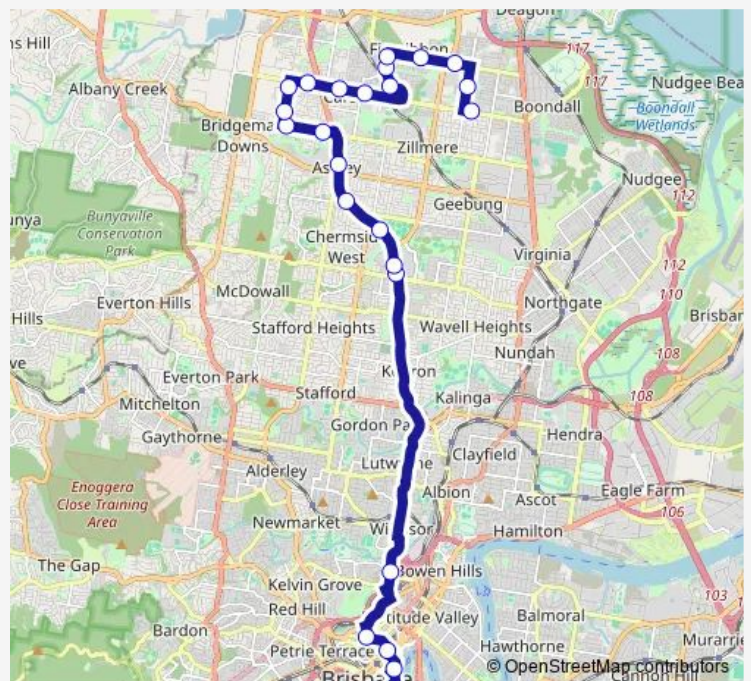

Eagle St near Creek St, stop 62

Turbot Street Stop 4 near Wharf St

Fortescue Street Stop 185 near Boundary St

RBWH station, platform 2

Gympie Rd at Chermside, stop 38

Gympie Rd at The Gardens Stop 38a

Gympie Rd at Marchant Park, stop 40

Beams Rd at Bangalore Street

Beams Rd at Carseldine Campus

Carseldine station east, stop 1

Carselgrove Ave near Carnarvon Cr

Carselgrove Ave near Roghan Rd

Roghan Rd near Springbok Street

Route schedule

Margaret Street Stop 94 near George St — Taigum Shopping Centre, stop 52/57

Monday 16:35-17:50

Tuesday 16:35-17:50

Wednesday 16:35-17:50

Thursday 16:35-17:50

Friday 16:35-17:50

Saturday —

Sunday —

Route info

Direction: Margaret Street Stop 94 near George St

Stops: 24

Trip Duration: 1 hour 14 min

P341 — Taigum - City Pre-Paid Rocket

Roghan Rd near Lemke Rd

Church Rd near Quarrion Street

Taigum Shopping Centre, stop 52/57