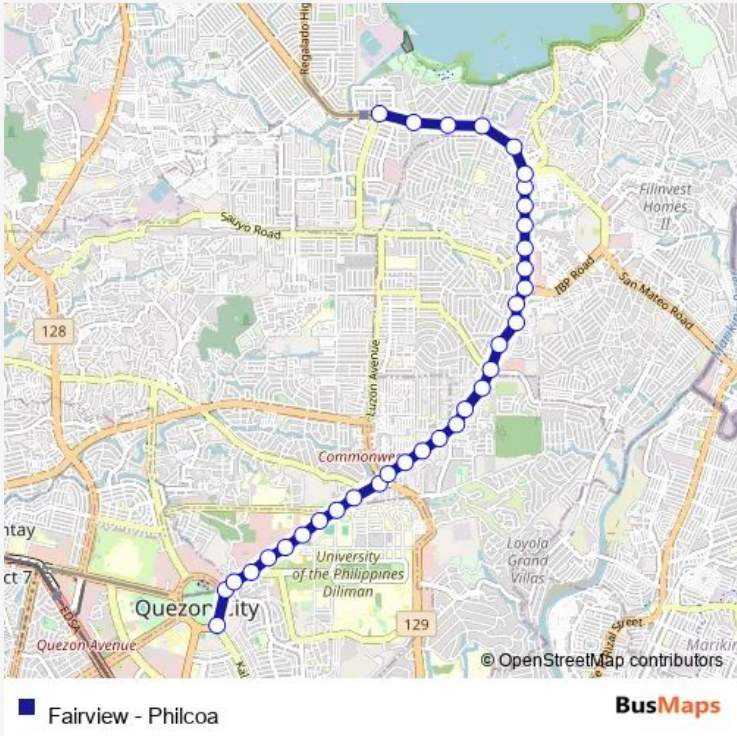

Bus Fairview - Philcoa

[Go to website](#)

Direction
 Kalayaan Ave / Elliptical Rd Intersection, Quezon City, Manila — Commonwealth Avenue, Quezon City
 34 stops
[Open route schedule](#)

- Kalayaan Ave / Elliptical Rd Intersection, Quezon City, Manila
- Elliptical Rd / Commonwealth Avenue Intersection, Quezon City
- Philippine Coconut Authority, Commonwealth Avenue, Quezon City
- Commonwealth Avenue / University Avenue Intersection, Quezon City
- University of The Philippines - Ayala Land Technohub, Commonwealth Avenue, Quezon City
- University of The Philippines - Ayala Land Technohub, Commonwealth Avenue, Quezon City
- Commonwealth Avenue, Quezon City
- Social Science Institute, Commonwealth Avenue, Quezon City
- Commonwealth Avenue / Central Avenue Intersection, Quezon City
- St Peter Chapels, Commonwealth Avenue, Quezon City
- Commonwealth Avenue, Quezon City
- Loyola Memorial Chapel, Commonwealth Avenue, Quezon City
- General Hospital, Commonwealth Avenue, Quezon City
- Commonwealth Avenue, Quezon City
- Commonwealth Avenue / D Laura Intersection, Quezon City
- Commonwealth Avenue, Quezon City

Route schedule

Kalayaan Ave / Elliptical Rd Intersection, Quezon City, Manila — Commonwealth Avenue, Quezon City

Monday	00:00
Tuesday	00:00
Wednesday	00:00
Thursday	00:00
Friday	00:00
Saturday	00:00
Sunday	00:00

Route info

Direction: Kalayaan Ave / Elliptical Rd Intersection, Quezon City, Manila

Stops: 34

Trip Duration: 0 hour 47 min

Commonwealth Avenue, Quezon City

Mary The Queen College, Commonwealth Avenue, Quezon City

Direction: Commonwealth Avenue, Quezon City

Stops: 37

Trip Duration: 0 hour 52 min

General Hospital, Commonwealth Avenue, Quezon City

Loyola Memorial Chapel, Commonwealth Avenue, Quezon City

Commonwealth Avenue, Quezon City