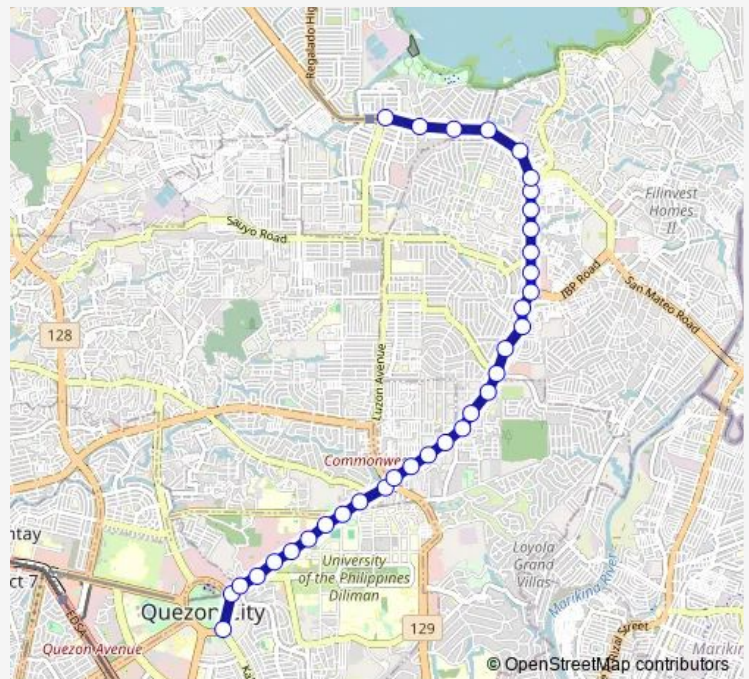

Commonwealth Avenue / D Laura Intersection, Quezon City

Commonwealth Avenue, Quezon City

Route schedule

Kalayaan Ave / Elliptical Rd Intersection, Quezon City, Manila — Commonwealth Avenue, Quezon City

Monday	00:00
Tuesday	00:00
Wednesday	00:00
Thursday	00:00
Friday	00:00
Saturday	00:00
Sunday	00:00

Route info

Direction: Kalayaan Ave / Elliptical Rd Intersection, Quezon City, Manila

Stops: 34

Trip Duration: 0 hour 47 min

■ Fairview - Philcoa

Commonwealth Avenue, Quezon City

Mary The Queen College, Commonwealth Avenue, Quezon City

Commonwealth Avenue / Capitol Homes Drive Intersection, Quezon City

Our Lady of Mercy School, 14.680409, 121.084434

Commonwealth Avenue, Quezon City

Commonwealth Avenue / Llang-Llang, Quezon City

Batasan Road / Commonwealth Avenue Intersection, Quezon City

Direction: Commonwealth Avenue, Quezon City

Stops: 37

Trip Duration: 0 hour 52 min

General Hospital, Commonwealth Avenue, Quezon City

Loyola Memorial Chapel, Commonwealth Avenue, Quezon City

Commonwealth Avenue, Quezon City