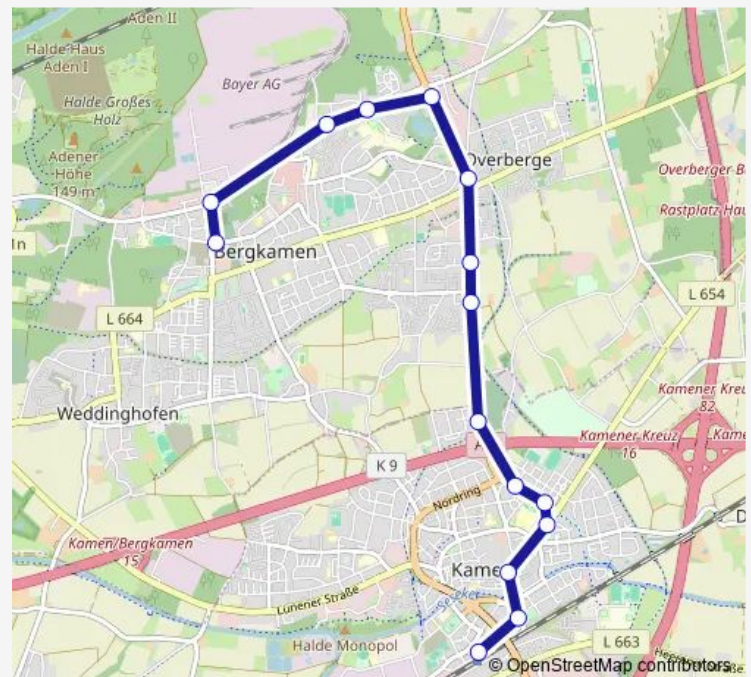

Tuesday 05:03-23:23

Wednesday 05:03-23:23

Thursday 05:03-23:23

Friday 05:03-23:23

Saturday 06:57-23:17

Sunday 09:12-22:12

Route info

Direction: Kamen, Bahnhof

Stops: 15

Trip Duration: 0 hour 22 min

■ R13

BusMaps

Direction

Münster Handorf Gartenzentrum — Telgte, Westbeverner Straße

11 stops

[Open route schedule](#)