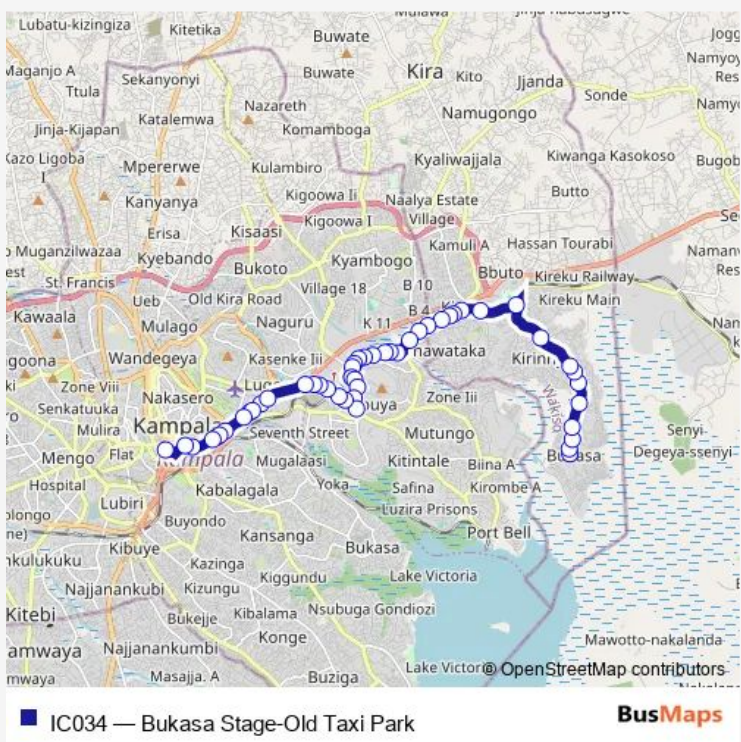

Bus IC034 Bukasa Stage-Old Taxi Park

[Go to website](#)

Direction
 Bukasa Stage — Old Taxi Park (Market Street)
 49 stops
[Open route schedule](#)

- Bukasa Stage
- Verizon Electronics - Kirenya Bukasa Rd
- Red Sox - Kirenya Bukasa Rd
- Bukasa High School
- Kimzy Unisex Salon - Kirenya Bukasa Rd
- Namataba Football Pitch
- Pentecostal World Mission
- Kituuka Rd - Kirenya Bukasa Rd
- Kirinya Police Station - Kirenya Bukasa Rd
- Kavule Taxi Stage
- Kirinya Rd - Kasokoso Rd
- Birungi Complex
- Hared Petrol Station (Kirinya Rd)
- Kireka Rd T Intersection
- Bumper
- CSI Business Complex
- Kampala Church
- Uganda Police Communication
- Tick Pharmacy
- Mwana Kindergarten And Primary School
- Jambula

Route schedule
 Bukasa Stage — Old Taxi Park (Market Street)

Monday	06:30-19:00
Tuesday	06:30-19:00
Wednesday	06:30-19:00
Thursday	06:30-19:00
Friday	06:30-19:00
Saturday	06:30-19:00
Sunday	06:30-19:00

Route info
 Direction: Bukasa Stage
 Stops: 49
 Trip Duration: 1 hour 43 min

Ranger Motors

Welfa Medical Centre (Mbuya Kinawataka)

Kinawataka Market

Pandonor Pharamacy

Spedag Interfreight

Republic of Uganda Magistrates Court