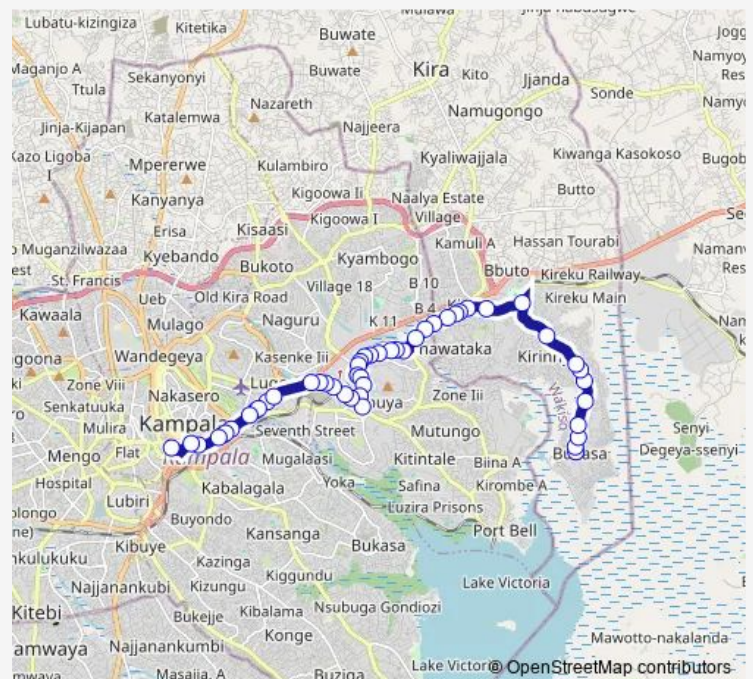

Bus Ic034 Bukasa Stage-Old Taxi Park

[Go to website](#)

Direction

Bukasa Stage — Old Taxi Park (Market Street)

49 stops

[Open route schedule](#)

Bukasa Stage

Verizon Electronics - Kirenya Bukasa Rd

Red Sox - Kirenya Bukasa Rd

Bukasa High School

Kimzy Unisex Salon - Kirenya Bukasa Rd

Namataba Football Pitch

Pentecostal World Mission

Kituuka Rd - Kirenya Bukasa Rd

Kirinya Police Station - Kirenya Bukasa Rd

Kavule Taxi Stage

Kirinya Rd - Kasokoso Rd

Birungi Complex

Hared Petrol Station (Kirinya Rd)

Kireka Rd T Intersection

Bumper

CSI Business Complex

Kampala Church

Uganda Police Communication

Tick Pharmacy

Mwana Kindergarten And Primary School

Jambula

Route schedule

Bukasa Stage — Old Taxi Park (Market Street)

Monday 06:30-19:00

Tuesday 06:30-19:00

Wednesday 06:30-19:00

Thursday 06:30-19:00

Friday 06:30-19:00

Saturday 06:30-19:00

Sunday 06:30-19:00

Route info

Direction: Bukasa Stage

Stops: 49

Trip Duration: 1 hour 35 min

Ic034 — Bukasa Stage-Old Taxi Park