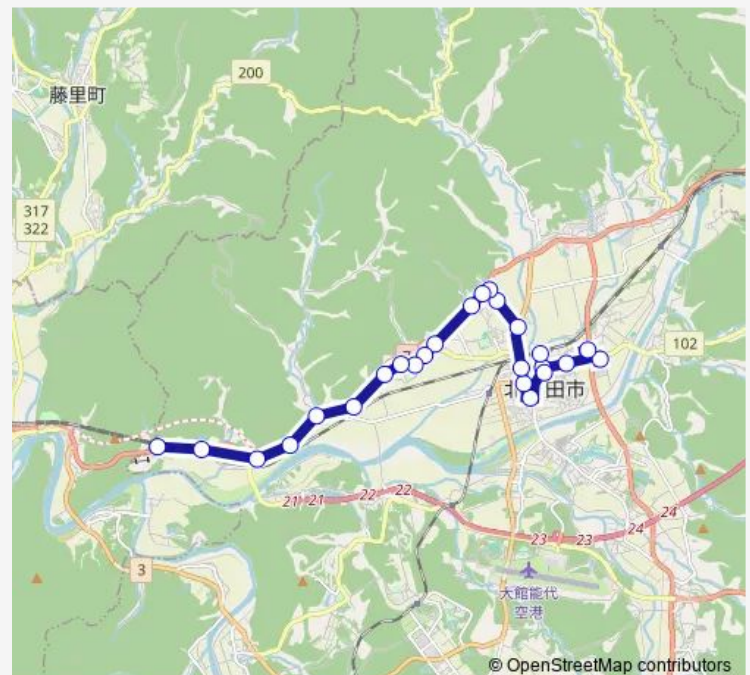

### Route schedule

イオンタウン鷹巣 — 薬師山スキー場入口

Monday 11:50-17:23

Tuesday 11:50-17:23

Wednesday 11:50-17:23

Thursday 11:50-17:23

Friday 11:50-17:23

Saturday 11:50-15:35

### Route info

Direction: イオンタウン鷹巣

Stops: 25

Trip Duration: 0 hour 34 min

■ 七座

前山駅前

今泉新町

今泉

薬師山スキー場入口

## Route info

Direction: 薬師山スキー場入口

Stops: 26

Trip Duration: 0 hour 34 min

七座 Bus time schedules and route maps are available in an offline PDF at [busmaps.com](https://busmaps.com). Use the [busmaps.com](https://busmaps.com) website to see live bus times, train schedule or subway schedule, and step-by-step directions for all public transit in Kita-Akita