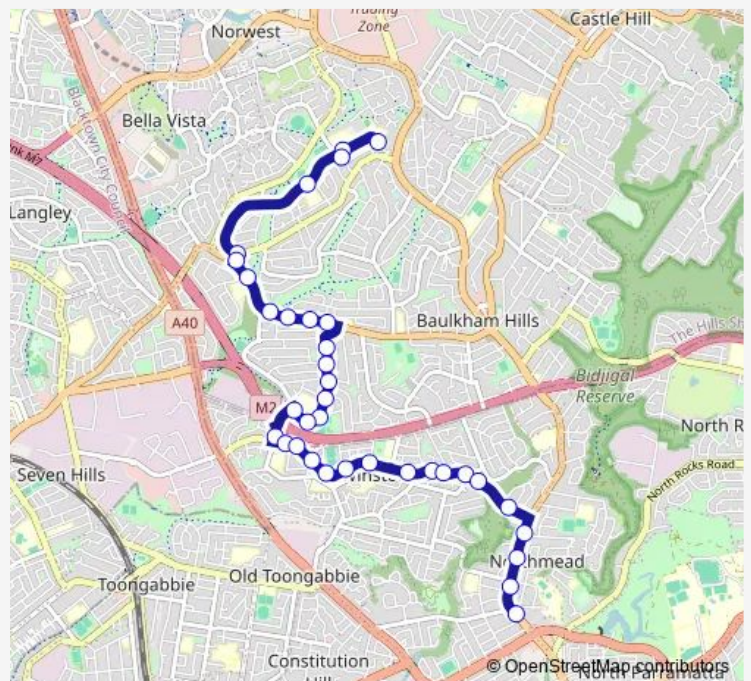

Gooden Dr At Lambert Cres

Gooden Dr Opp Model Farms High School

Winston Hills Mall, Langdon Rd

Winston Hills Mall, Caroline Chisholm Dr

Route schedule

Crestwood High School, Chapel Lane — Windsor Rd After Campbell St

Direction: Crestwood High School, Chapel Lane

Stops: 35

Trip Duration: 0 hour 35 min

Caroline Chisholm Dr Before Junction Rd

Caroline Chisholm Dr After Junction Rd

Caroline Chisholm Dr After Romulus St

Caroline Chisholm Dr After Latona St

Caroline Chisholm Dr At Ixion St

Caroline Chisholm Dr After Homer St

Caroline Chisholm Dr At Bronte Pl

Chisolm Centre, Caroline Chisholm Dr

Churchill Dr Before Willmott Av

Churchill Dr After Willmott Av

Churchill Dr Opp Ulandi Pl