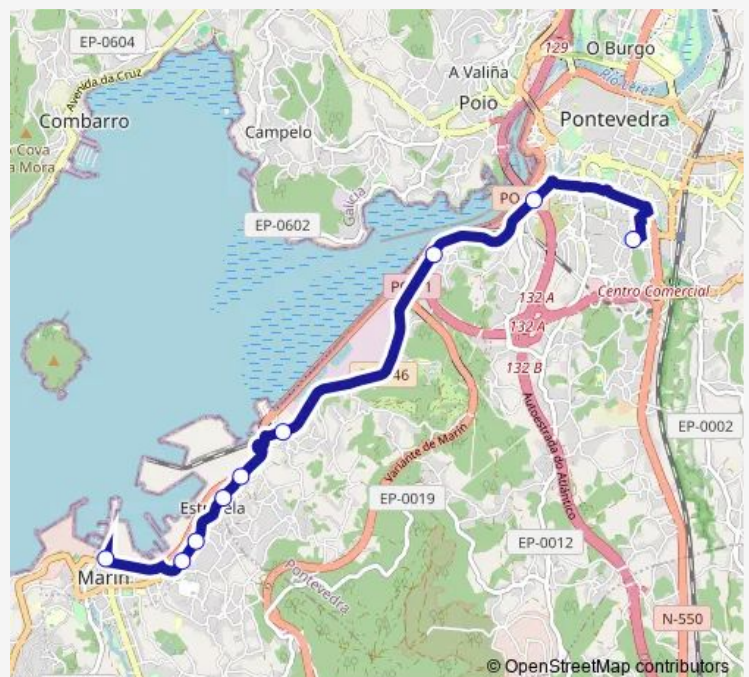

IES Gonzalo Torrente Ball — Escola Naval DE Marín

Monday 15:10

Tuesday 14:20

Wednesday 14:20

Thursday 15:10

Friday 14:20

Saturday —

Sunday —

Route info

Direction: IES Gonzalo Torrente Ball

Stops: 9

Trip Duration: 0 hour 23 min

■ XG628024 — IES Torrente Ballester-Escola Naval de Marín

BusMaps

Direction

Escola Naval DE Marín — IES Gonzalo Torrente Ball

Thursday 07:55

Friday 07:55

Saturday —

Sunday —

Route info

Direction: Escola Naval DE Marín

Stops: 9

Trip Duration: 0 hour 23 min