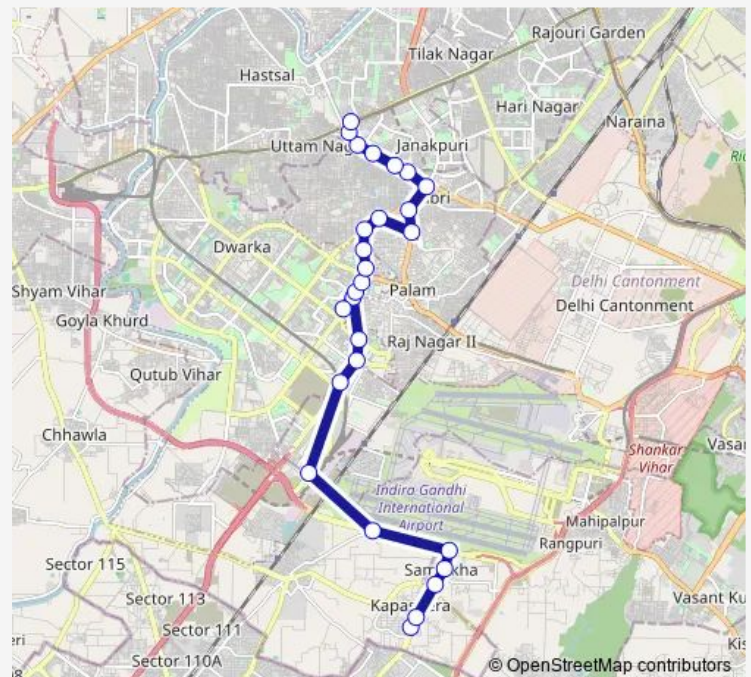

Thursday 06:10-22:25

Friday 06:10-22:25

Saturday 06:10-22:25

Sunday 06:10-22:25

Route info

Direction: Kapashera Border

Stops: 27

Trip Duration: 1 hour 8 min

718down

C-2 Janak Puri

C-1 Janak Puri

Jivan Park

Tilak Pul

Uttam Nagar /#Ref! Janak Puri

Uttam Nagar Terminal

718down Bus time schedules and route maps are available in an offline PDF at busmaps.com. Use the busmaps.com website to see live bus times, train schedule or subway schedule, and step-by-step directions for all public transit in Shahdara