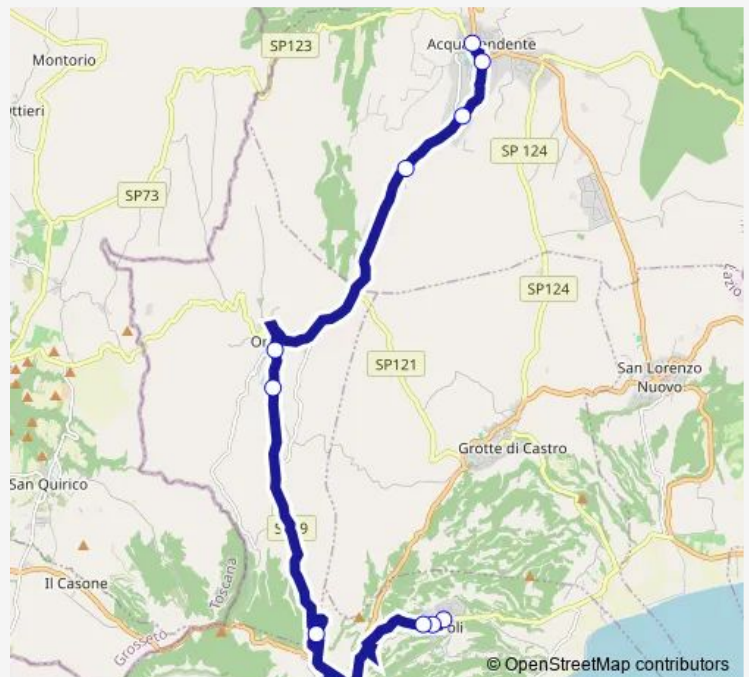

**Direction**

GRADOLI | Via Roma # f944 — ACQUAPENDENTE | Ist. OMNICOMPRESIVO LEONARDO DA VINCI # f847

15 stops

[Open route schedule](#)

GRADOLI | Via Roma # f944

GRADOLI | Largo Baronesca # f945

GRADOLI | Via Piave # f937

**Route schedule**

GRADOLI | Via Roma # f944 — ACQUAPENDENTE | Ist. OMNICOMPRESIVO LEONARDO DA VINCI # f847

Monday	07:20
Tuesday	07:20
Wednesday	07:20
Thursday	07:20
Friday	07:20
Saturday	07:20
Sunday	—

**Route info**

Direction: GRADOLI | Via Roma # f944

Stops: 15

Trip Duration: 0 hour 35 min

Gradoli - Acquapendente # Ac315d

Bus time schedules and route maps are available in an offline PDF at [busmaps.com](https://busmaps.com). Use the [busmaps.com](https://busmaps.com) website to see live bus times, train schedule or subway schedule, and step-by-step directions for all public transit in Latera