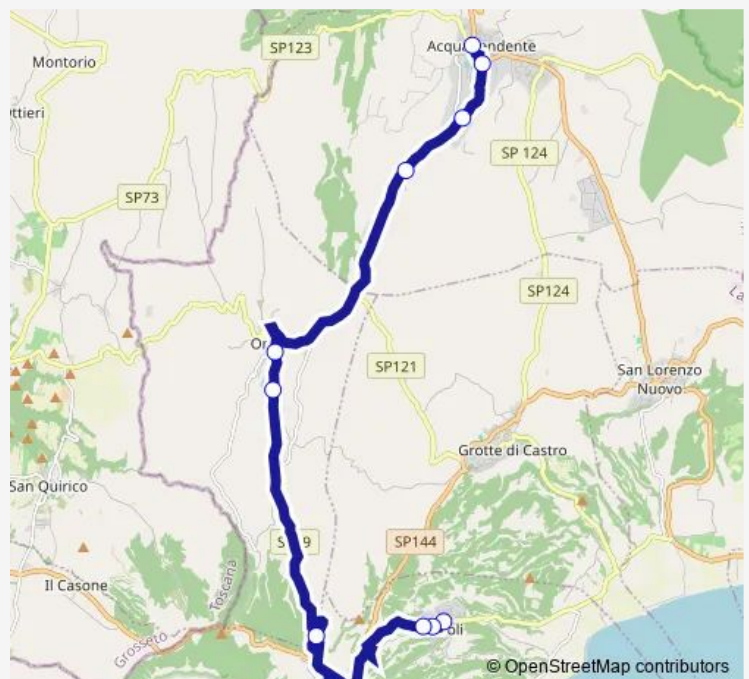

Bus Gradoli - Acquapendente # Ac315d

[Go to website](#)

**Direction**

Gradoli | Via Roma # f944 — Acquapendente | Ist. Omnicomprensivo Leonardo DA Vinci # f847

15 stops

[Open route schedule](#)

Gradoli | Via Roma # f944

Gradoli | Via Onanese (La Buca) # f842

Onano | Via Aula Via Sarti # f843

Onano | Via Aula Via Indipendenza # f844

Acquapendente | Via Onanese Via Traversa # f845

Acquapendente | La Sbarra # f846

Acquapendente | Via Onanese Via Cassia # f918

Acquapendente | Ist. Omnicomprensivo Leonardo DA Vinci # f847

**Route schedule**

Gradoli | Via Roma # f944 — Acquapendente | Ist. Omnicomprensivo Leonardo DA Vinci # f847

Monday	07:20
Tuesday	07:20
Wednesday	07:20
Thursday	07:20
Friday	07:20
Saturday	07:20
Sunday	—

**Route info**

Direction: Gradoli | Via Roma # f944

Stops: 15

Trip Duration: 0 hour 35 min

Gradoli - Acquapendente # Ac315d

Bus time schedules and route maps are available in an offline PDF at [busmaps.com](https://busmaps.com). Use the [busmaps.com](https://busmaps.com) website to see live bus times, train schedule or subway schedule, and step-by-step directions for all public transit in Latera