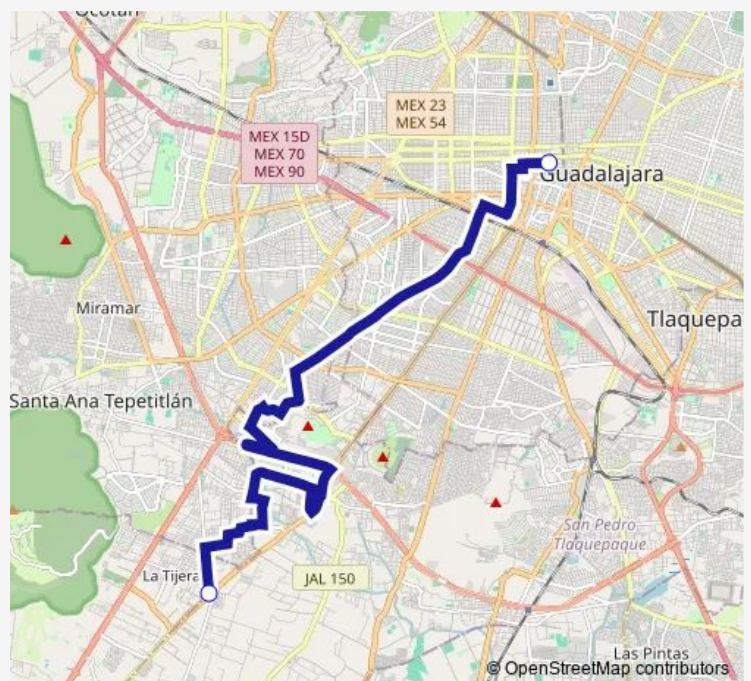

Bus T07-C02 Troncal T07-C02 - 625 Cozumel Enrique Diaz de Leon Complementaria

[Go to website](#)

Direction

Francisco I. Madero — Av. Camino Real A Colima

2 stops

[Open route schedule](#)

Francisco I. Madero

Av. Camino Real A Colima

Route schedule

Francisco I. Madero — Av. Camino Real A Colima

Monday	05:32
Tuesday	05:32
Wednesday	05:32
Thursday	05:32
Friday	05:32
Saturday	05:32
Sunday	06:00

Route info

Direction: Francisco I. Madero

Stops: 2

Trip Duration: 1 hour 27 min

T07-C02 — Troncal T07-C02 - 625 Cozumel Enrique Diaz de Leon Complementaria

Direction

Av. Camino Real A Colima — Francisco I. Madero

2 stops

[Open route schedule](#)

Av. Camino Real A Colima

Francisco I. Madero

Route schedule

Av. Camino Real A Colima — Francisco I. Madero

Monday	05:04
Tuesday	05:04
Wednesday	05:04
Thursday	05:04
Friday	05:04
Saturday	05:04
Sunday	05:41

Route info

Direction: Av. Camino Real A Colima