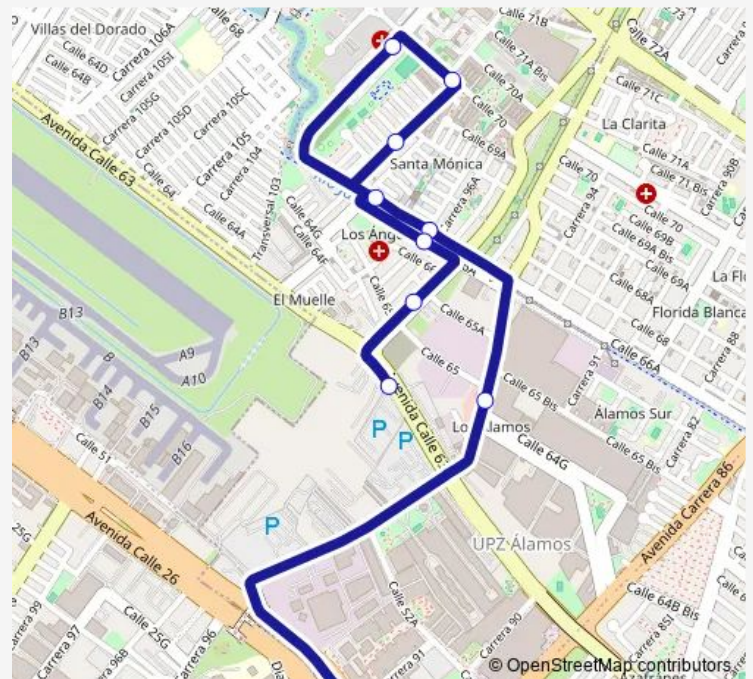

## Bus 16-1 Tierra Grata

[Go to website](#)

### Route schedule

Portal El Dorado — Portal El Dorado

Monday	04:01-00:15 <sup>+1</sup>
Tuesday	04:01-00:15 <sup>+1</sup>
Wednesday	04:01-00:15 <sup>+1</sup>
Thursday	04:01-00:15 <sup>+1</sup>
Friday	04:01-00:15 <sup>+1</sup>
Saturday	04:01-00:15 <sup>+1</sup>
Sunday	04:03-23:30

### Route info

Direction: Portal El Dorado

Stops: 11

Trip Duration: 0 hour 41 min

16-1 — Tierra Grata

16-1 Bus time schedules and route maps are available in an offline PDF at [busmaps.com](https://busmaps.com). Use the [busmaps.com](https://busmaps.com) website to see live bus times, train schedule or subway schedule, and step-by-step directions for all public transit in Bogota