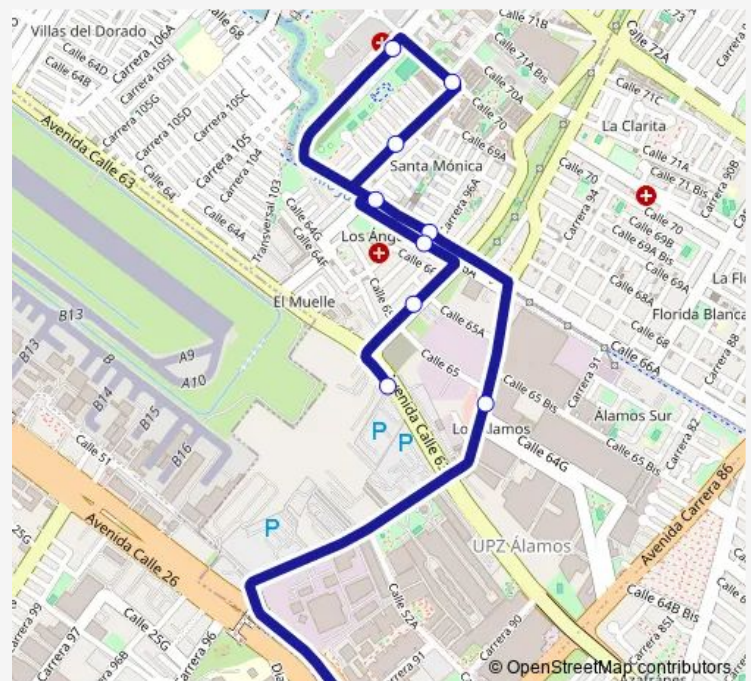

Portal El Dorado

Route schedule

Portal El Dorado — Portal El Dorado

Monday	04:01-00:15 ⁺¹
Tuesday	04:01-00:15 ⁺¹
Wednesday	04:01-00:15 ⁺¹
Thursday	04:01-00:15 ⁺¹
Friday	04:01-00:15 ⁺¹
Saturday	04:01-00:15 ⁺¹
Sunday	04:03-23:30

Route info

Direction: Portal El Dorado

Stops: 11

Trip Duration: 0 hour 44 min

16-1 — Tierra Grata

BusMaps

16-1 Bus time schedules and route maps are available in an offline PDF at busmaps.com. Use the busmaps.com website to see live bus times, train schedule or subway schedule, and step-by-step directions for all public transit in Bogota