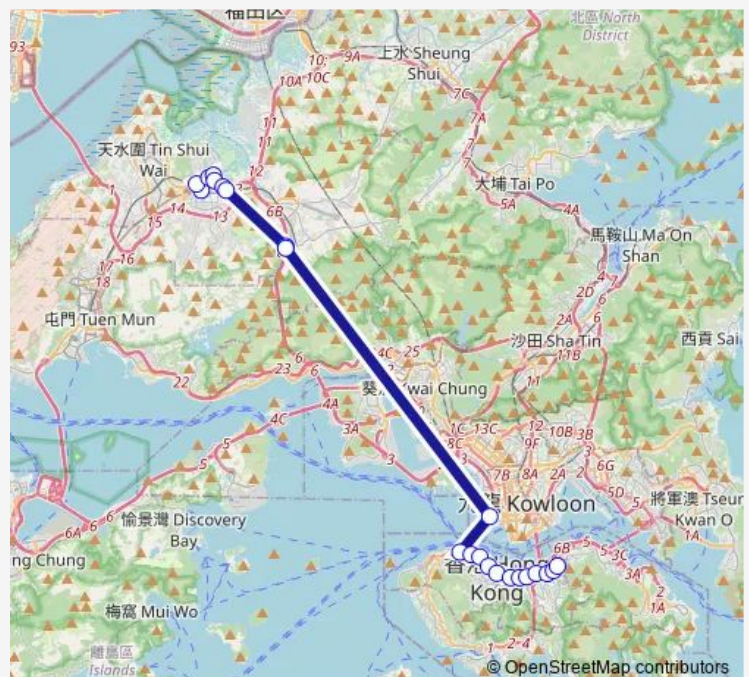

[Ctb] Harbour Building, Pier Road[[Kmb+Ctb] Harbour Building/
Harbour Building, Pier Road[[Kmb] Harbour Building

Route schedule

[Kmb] Yuen Long (West) BUS Terminus[[Lrtfeeder] Yuen Long West — [Ctb] TIN HAU Station[[Kmb+Ctb] Causeway BAY (TIN HAU) BUS Terminus/
Tin HAU Station[[Kmb] Causeway BAY (TIN HAU) BUS Terminus

Monday 07:30-07:45

Tuesday 07:30-07:45

Wednesday 07:30-07:45

Thursday 07:30-07:45

Friday 07:30-07:45

Saturday —

Sunday —

Route info

Direction: [Kmb] Yuen Long (West) BUS Terminus[[Lrtfeeder] Yuen Long West

Stops: 22

Trip Duration: 1 hour 22 min

[Ctb] Jardine House, Connaught Road Central[[Kmb+Ctb] Jardine House/
Jardine House, Connaught Road Central[[Kmb] Jardine House