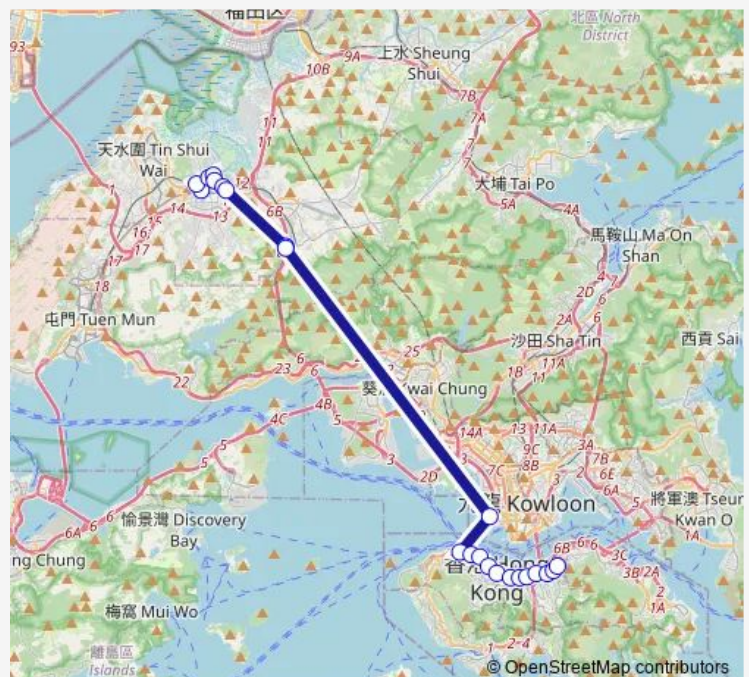

[Ctb] Harbour Building, Pier Road[[Kmb+Ctb] Harbour Building/
Harbour Building, Pier Road[[Kmb] Harbour Building

Route schedule

[Kmb] Yuen Long (West) BUS Terminus[[Lrtfeeder] Yuen Long West — [Ctb] TIN HAU Station[[Kmb+Ctb] Causeway BAY (TIN HAU) BUS Terminus/
Tin HAU Station[[Kmb] Causeway BAY (TIN HAU) BUS Terminus

Monday 07:30-07:45

Tuesday 07:30-07:45

Wednesday 07:30-07:45

Thursday 07:30-07:45

Friday 07:30-07:45

Saturday —

Sunday —

Route info

Direction: [Kmb] Yuen Long (West) BUS Terminus[[Lrtfeeder] Yuen Long West

Stops: 22

Trip Duration: 1 hour 16 min

[Ctb] Jardine House, Connaught Road Central[[Kmb+Ctb] Jardine House/
Jardine House, Connaught Road Central[[Kmb] Jardine House

[Ctb] Admiralty - Lippo Centre, Cotton Tree Drive[[Kmb+Ctb] Lippo Centre/
Admiralty - Lippo Centre, Cotton Tree Drive[[Kmb] Lippo Centre

[Ctb] Arsenal Street, Hennessy Road[[Kmb+Ctb] Arsenal Street/
Arsenal Street, Hennessy Road[[Kmb] Arsenal Street