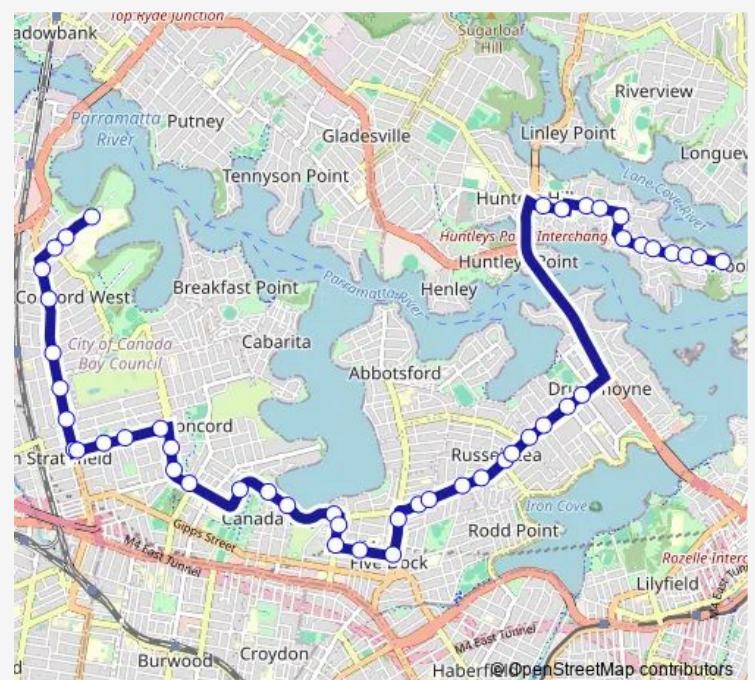

Crane St At Broughton St

Crane St Opp St Lukes Park North

Lyons Rd West Opp Bayview Rd

Lyons Rd West Opp Regatta Rd

Lyons Rd West At Corden Av

Harris Rd At Henry St

Route schedule

Concord Hospital Gate 3, Hospital Rd — Marist Sisters College, Woolwich Rd, Stand B

Monday 07:45

Tuesday 07:45

Wednesday 07:45

Thursday 07:45

Friday 07:45

Saturday —

Sunday —

Route info

Direction: Concord Hospital Gate 3, Hospital Rd

Stops: 47

Trip Duration: 0 hour 39 min

581w — Concord to Marist Sisters College

Harris Rd At Garfield St

Garfield St After Scott St

Great North Rd At Garfield St

Monday 15:40

Tuesday 15:40

Wednesday 15:40

Thursday 15:40

Friday 15:40

Saturday —

Sunday —

Route info