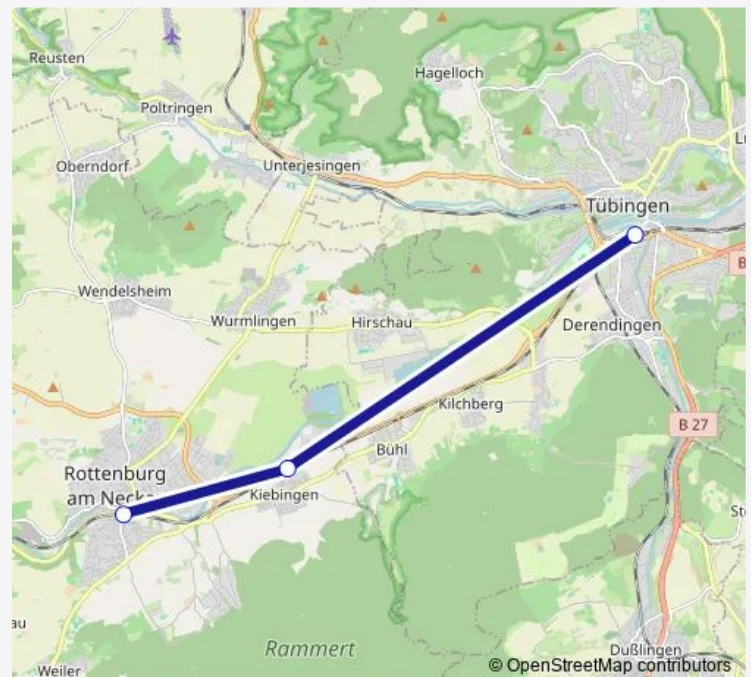

Direction

Tübingen Hauptbahnhof — Rottenburg Bahnhof

3 stops

[Open route schedule](#)

Tübingen Hauptbahnhof

Kiebingen Bhf

Rottenburg Bahnhof

Route schedule

Tübingen Hauptbahnhof — Rottenburg Bahnhof

Monday 09:03-21:03

Tuesday 09:03-21:03

Wednesday 09:03-21:03

Thursday 09:03-21:03

Friday 09:03-21:03

Saturday 11:03-21:03

Sunday 19:03-21:03

Route info

Direction: Tübingen Hauptbahnhof

Stops: 3

Trip Duration: 0 hour 9 min

Direction

Tübingen Hauptbahnhof — Rottenburg Bahnhof

3 stops

[Open route schedule](#)

Route info

Direction: Tübingen Hauptbahnhof

Stops: 3

Trip Duration: 0 hour 9 min

6 Rail time schedules and route maps are available in an offline PDF at busmaps.com. Use the busmaps.com website to see live bus times, train schedule or subway schedule, and step-by-step directions for all public transit in Tuebingen