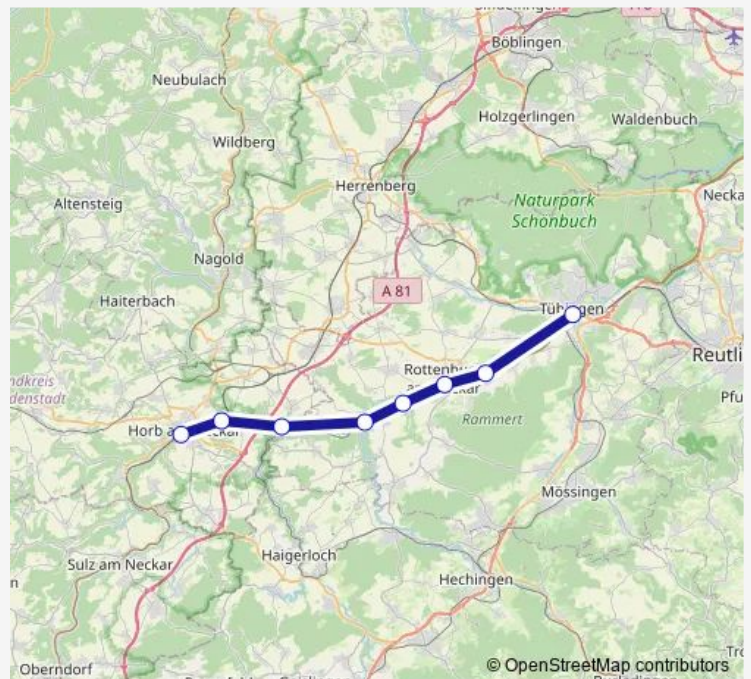

Regional Rail Service 6

[Go to website](#)

Direction

Tübingen Hbf — Rottenburg (Neckar)

3 stops

[Open route schedule](#)

Tübingen Hbf

Kiebingen

Rottenburg (Neckar)

Route schedule

Tübingen Hbf — Rottenburg (Neckar)

Monday 08:06-16:18

Tuesday 08:06-16:18

Wednesday 08:06-16:18

Thursday 08:06-16:18

Friday —

Saturday —

Sunday —

Route info

Direction: Tübingen Hbf

Stops: 3

Trip Duration: 0 hour 14 min

Direction

Horb — Tübingen Hbf

8 stops

[Open route schedule](#)

Horb

Mühlen(b Horb)

Eyach

Bieringen(b Horb)

Bad Niedernau

Rottenburg (Neckar)