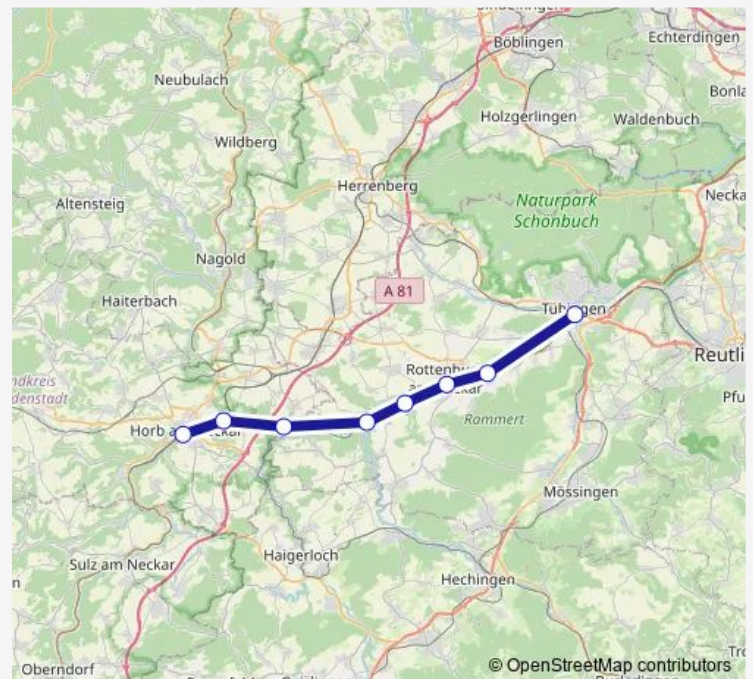

### Direction

Tübingen Hbf — Rottenburg (Neckar)

3 stops

[Open route schedule](#)

Tübingen Hbf

Kiebingen

Rottenburg (Neckar)

### Route schedule

Tübingen Hbf — Rottenburg (Neckar)

Monday 08:06-16:18

Tuesday 08:06-16:18

Wednesday 08:06-16:18

Thursday 08:06-16:18

Friday —

Saturday —

### Route info

Direction: Tübingen Hbf

Stops: 3

Trip Duration: 0 hour 14 min