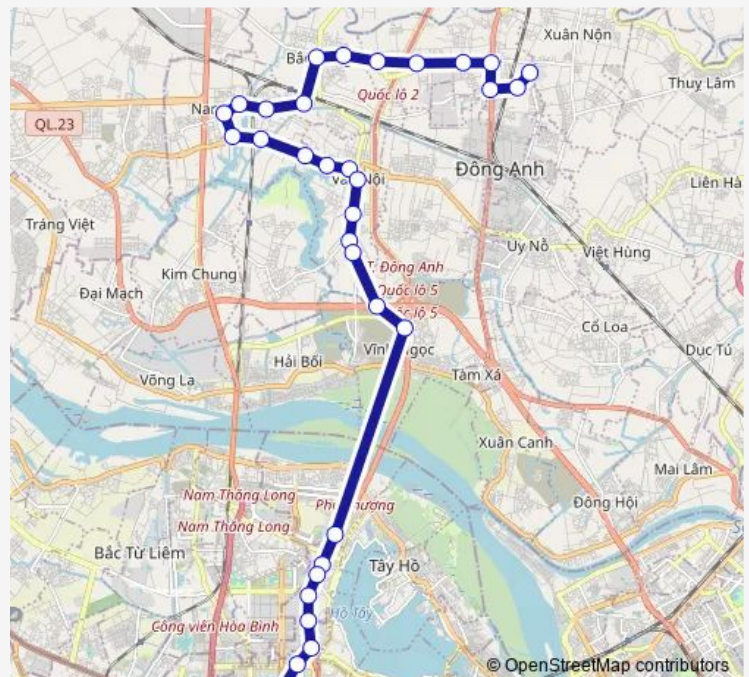

STOP_96_2_S19

STOP_96_2_S20

STOP_96_2_S21

Route schedule

STOP_96_1_S32 — STOP_96_2_S32

Monday 09:30-19:40

Tuesday 09:30-19:40

Wednesday 09:30-19:40

Thursday 09:30-19:40

Friday 09:30-19:40

Saturday 09:30-19:40

Sunday 09:30-19:40

Route info

Direction: STOP_96_1_S32

Stops: 32

Trip Duration: 1 hour 5 min

Route_96_2

BusMaps

STOP_96_2_S22

STOP_96_2_S23

STOP_96_2_S24

STOP_96_2_S25

STOP_96_2_S26

STOP_96_2_S27