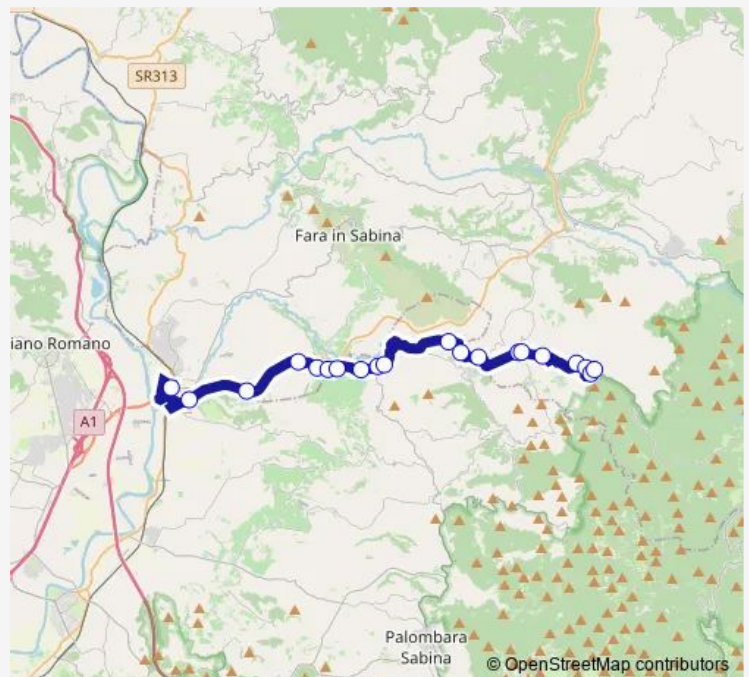

Scandriglia | Campo Sportivo # f10057

Scandriglia | Viale Carducci # f10058

Scandriglia | Via Roma # f10059

Route schedule

MONTELIBRETTI | Stazione FS # f9958 — Scandriglia | Via Roma # f10059

Monday	05:20-17:50
Tuesday	05:20-17:50
Wednesday	05:20-17:50
Thursday	05:20-17:50
Friday	05:20-17:50
Saturday	05:20-17:50
Sunday	—

Route info

Direction: MONTELIBRETTI | Stazione FS # f9958

Stops: 20

Trip Duration: 0 hour 32 min

Passo Corese - Scandriglia # Pg10a

Bus time schedules and route maps are available in an offline PDF at busmaps.com. Use the busmaps.com website to see live bus times, train schedule or subway schedule, and step-by-step directions for all public transit in Scandriglia