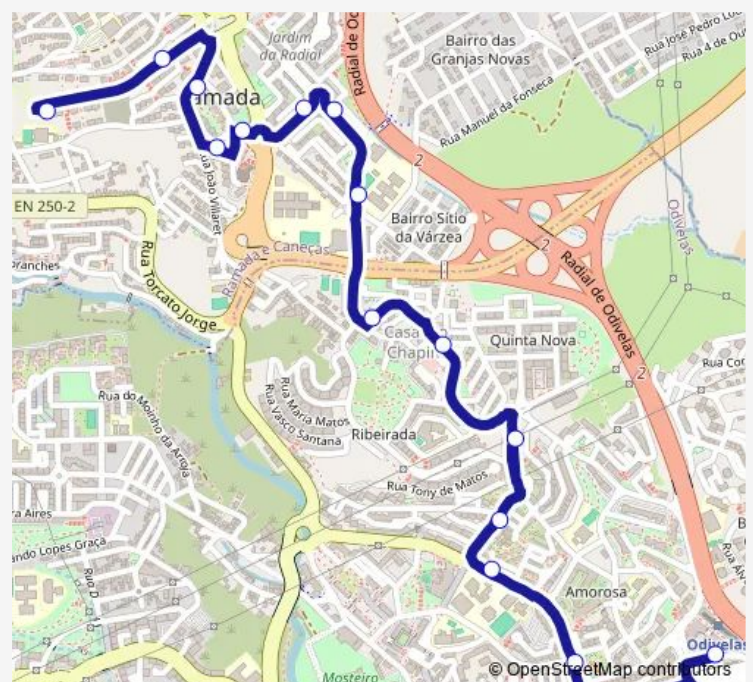

Monday 06:15-20:10

Tuesday 06:15-20:10

Wednesday 06:15-20:10

Thursday 06:15-20:10

Friday 06:15-20:10

Saturday —

Sunday —

Route info

Direction: R Guilherme Marconi (B Bons Dias)

Stops: 16

Trip Duration: 0 hour 15 min

2215 — Odivelas (Metro) - Ramada (Bons Dias)

Direction

Odivelas (Metro) P6 — R Guilherme Marconi (B Bons Dias)

16 stops

[Open route schedule](#)

Sunday —

Route info

Direction: Odivelas (Metro) P6

Stops: 16

Trip Duration: 0 hour 15 min

2215 Bus time schedules and route maps are available in an offline PDF at busmaps.com. Use the busmaps.com website to see live bus times, train schedule or subway schedule, and step-by-step directions for all public transit in Ramada