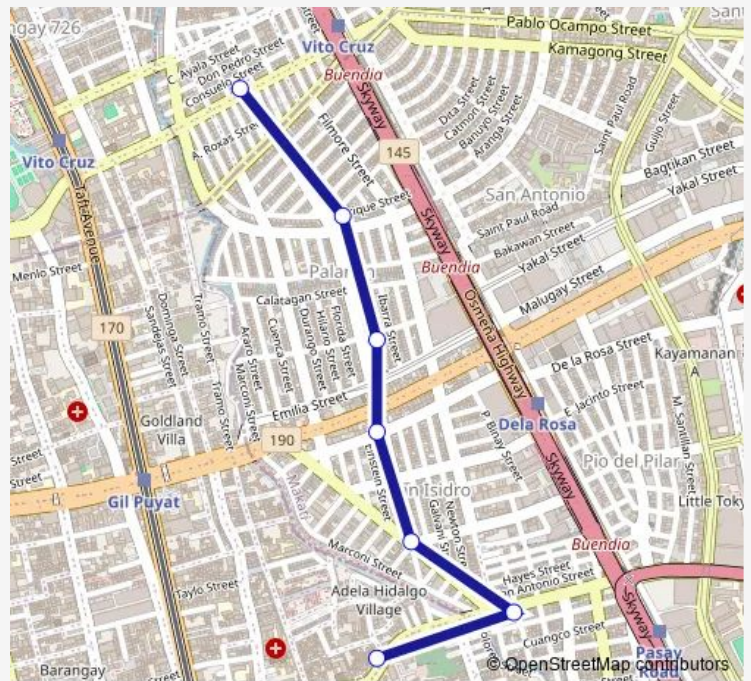

A. Arnaiz Ave / Batangas, Manila

Rockefeller / Edison Intersection, Makati City

Finlandia / Dian Intersection, Manila

Dayap / Dian Intersection, Manila

Enrique / Dian Intersection, Manila

Dian / Pablo Ocampo Sr. Intersection, Manila

Route schedule

A. Arnaiz Ave / Hidalgo, Lungsod ng Pasay, Manila — Dian / Pablo Ocampo Sr. Intersection, Manila

Monday	00:00
Tuesday	00:00
Wednesday	00:00
Thursday	00:00
Friday	00:00
Saturday	00:00
Sunday	00:00

Route info

Direction: A. Arnaiz Ave / Hidalgo, Lungsod ng Pasay, Manila

Stops: 7

Trip Duration: 0 hour 11 min

■ Dian - Libertad

Direction

Dian / Pablo Ocampo Sr. Intersection, Manila — A. Arnaiz Ave / Hidalgo, Lungsod ng Pasay, Manila

12 stops

[Open route schedule](#)

Dian / Pablo Ocampo Sr. Intersection, Manila

Enrique / Dian Intersection, Manila

Dayap / Dian Intersection, Manila

Finlandia / Dian Intersection, Manila

Rockefeller / Edison Intersection, Makati City