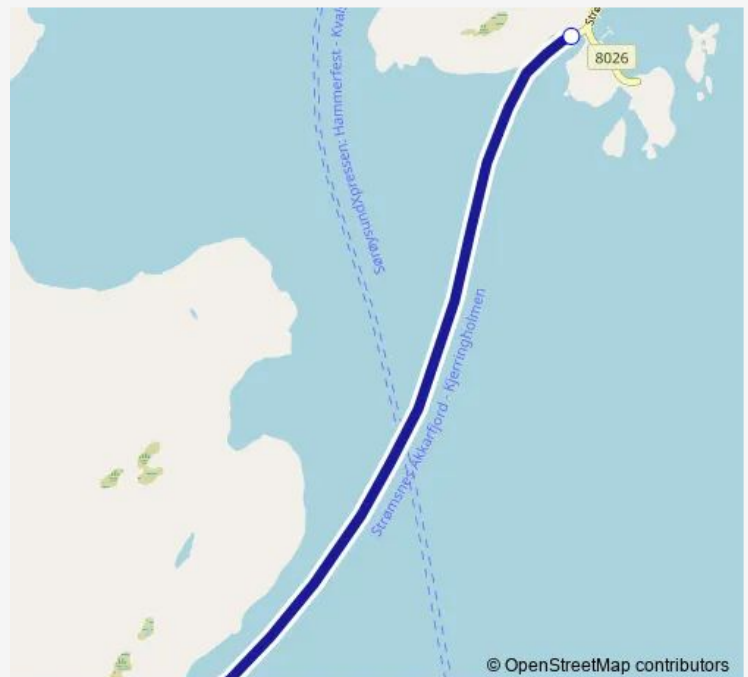

Ferry 560 Strømsnes - Kjerringholmen

[Go to website](#)**Direction**

Kjerringholmen ferjekai — Strømsnes ferjekai Akkarfjord

2 stops

[Open route schedule](#)

Kjerringholmen ferjekai

Strømsnes ferjekai Akkarfjord

Route schedule

Kjerringholmen ferjekai — Strømsnes ferjekai Akkarfjord

Monday	06:55-21:00
Tuesday	06:55-21:00
Wednesday	06:55-21:00
Thursday	06:55-21:00
Friday	06:55-21:00
Saturday	09:45-16:45
Sunday	09:45-19:00

Route info

Direction: Kjerringholmen ferjekai

Stops: 2

Trip Duration: 0 hour 15 min

■ 560 — Strømsnes - Kjerringholmen

Direction

Strømsnes ferjekai Akkarfjord — Kjerringholmen ferjekai

2 stops

Route info

Direction: Strømsnes ferjekai Akkarfjord

Stops: 2

Trip Duration: 0 hour 10 min

560 Ferry time schedules and route maps are available in an offline PDF at busmaps.com. Use the busmaps.com website to see live bus times, train schedule or subway schedule, and step-by-step directions for all public transit in Hammerfest