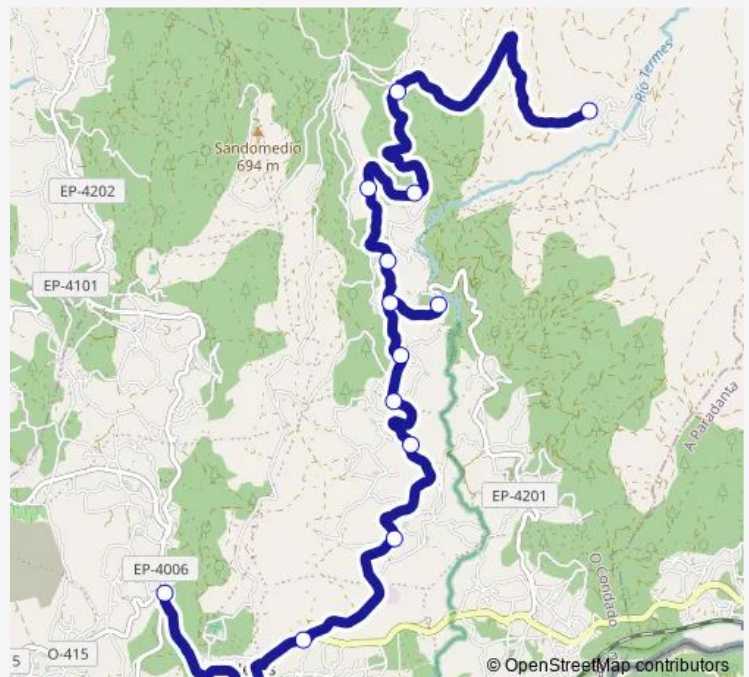

Tendeiro

Tuya

Santa Marta

Curras

Outeiro

Rubial

Parada Nova

Extrema

Friday 15:25

Saturday —

Sunday —

Route info

Direction: IES Pazo da Mercé

Stops: 14

Trip Duration: 0 hour 35 min

Xg888046 Bus time schedules and route maps are available in an offline PDF at busmaps.com. Use the busmaps.com website to see live bus times, train schedule or subway schedule, and step-by-step directions for all public transit in Arbo