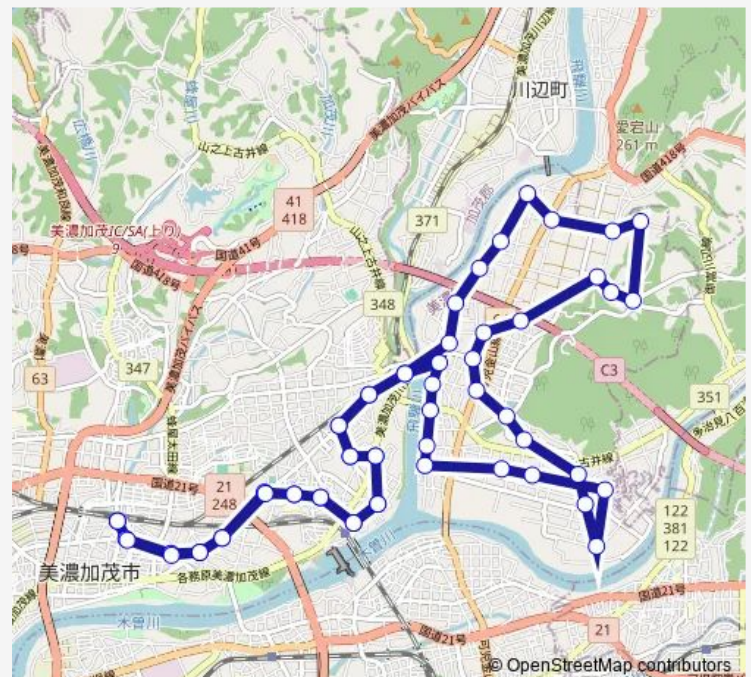

新興西

Route schedule

美濃太田駅南口 — 美濃太田駅南口

Monday 07:40-18:14

Tuesday 07:40-18:14

Wednesday 07:40-18:14

Thursday 07:40-18:14

Friday 07:40-18:14

Saturday 07:40-18:14

Sunday 07:40-18:14

Route info

Direction: 美濃太田駅南口

Stops: 58

Trip Duration: 1 hour 16 min

新興東

牧野東