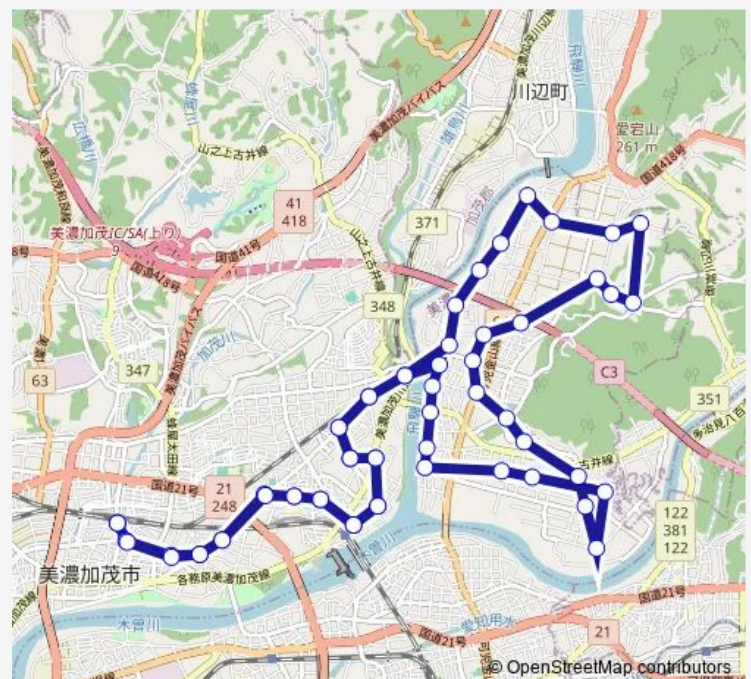

新興西

Route schedule

美濃太田駅南口 — 美濃太田駅南口

Monday 07:40-18:14

Tuesday 07:40-18:14

Wednesday 07:40-18:14

Thursday 07:40-18:14

Friday 07:40-18:14

Saturday 07:40-18:14

Sunday 07:40-18:14

Route info

Direction: 美濃太田駅南口

Stops: 58

Trip Duration: 1 hour 16 min

新興東

牧野東