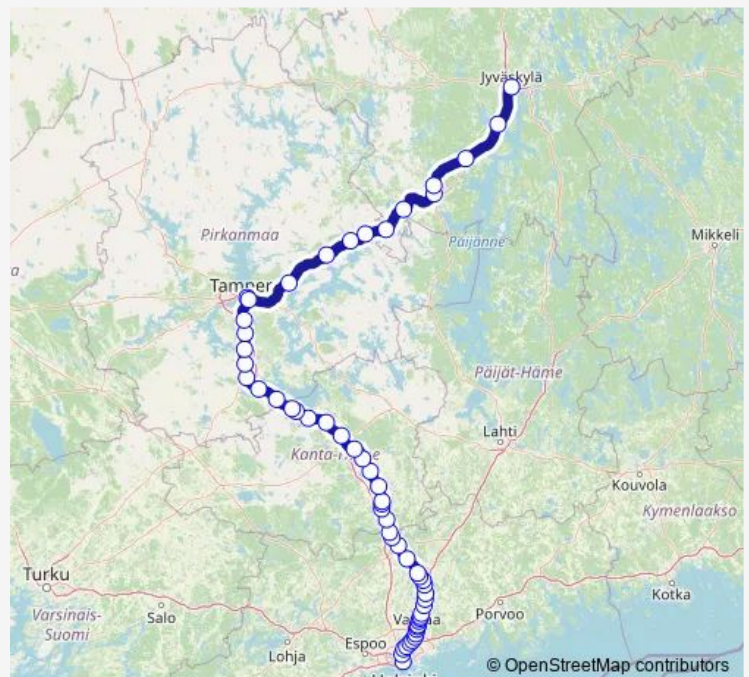

Ainola

Järvenpää

Saunakallio

Route schedule

Helsinki — Jyväskylä

Monday —

Tuesday —

Wednesday —

Thursday —

Friday —

Saturday 09:03

Sunday —

Route info

Direction: Helsinki

Stops: 59

Trip Duration: 3 hour 37 min