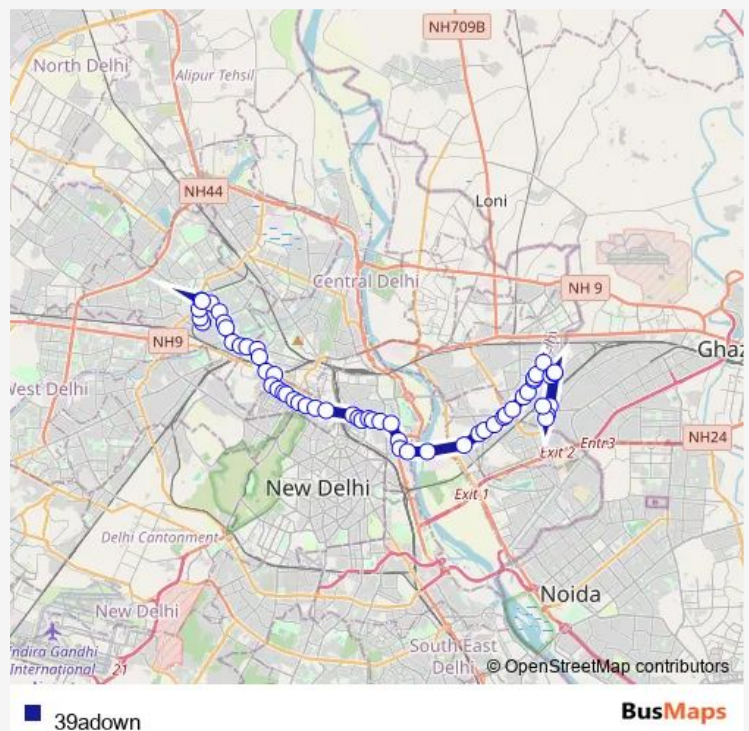

### Route schedule

Jai Mata Market Tri Nagar Terminal — Isbt Anand Vihar Terminal

Monday 07:30-18:30

Tuesday 07:30-18:30

Wednesday 07:30-18:30

Thursday 07:30-18:30

Friday 07:30-18:30

Saturday 07:30-18:30

### Route info

Direction: Jai Mata Market Tri Nagar Terminal

Stops: 56

Trip Duration: 1 hour 46 min

39adown

Karol Bagh Terminal

Jhandewalan

Paharganj Police Station