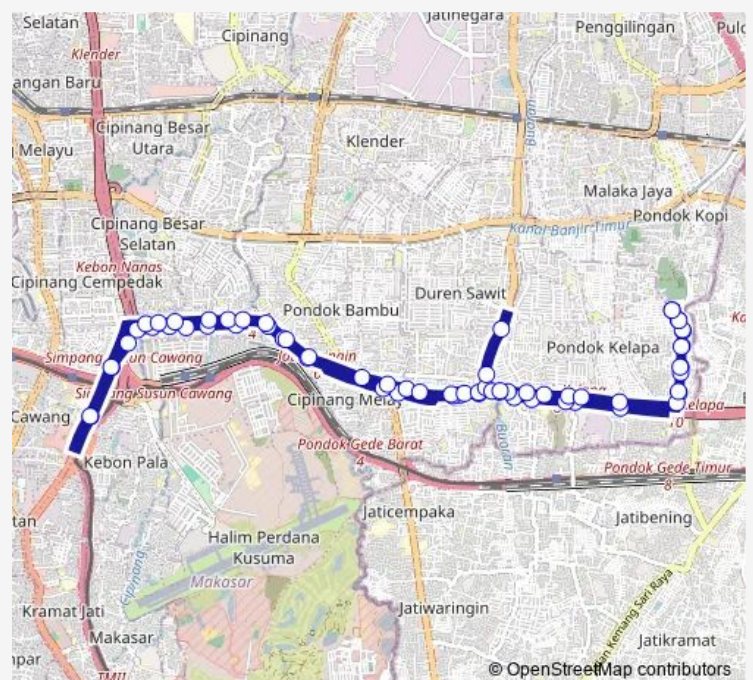

Thursday 05:00

Friday 05:00

Saturday 05:00

Sunday 05:00

Route info

Direction: Klapa Village Pondok Kelapa

Stops: 66

Trip Duration: 1 hour 58 min