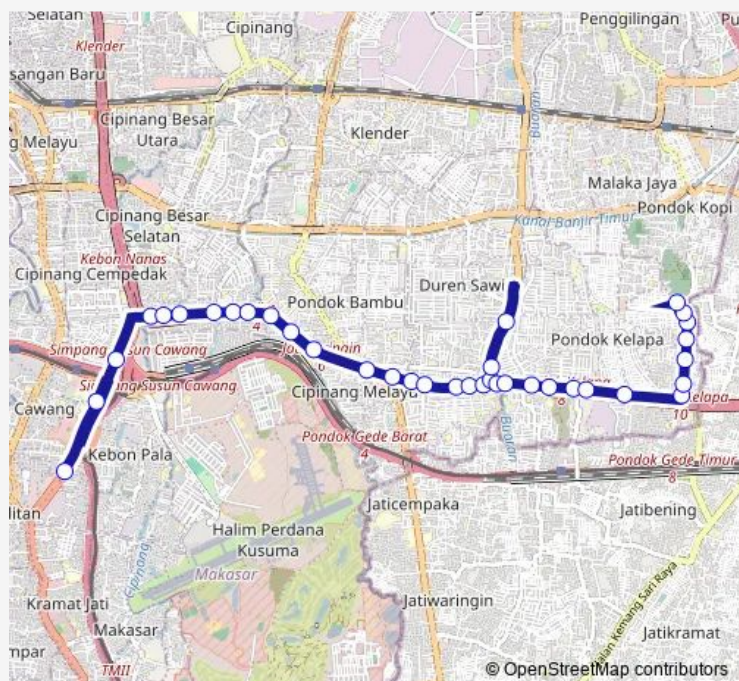

Taman Duren Sawit

Route schedule

Bkn — Klapa Village Pondok Kelapa

Monday	05:00
Tuesday	05:00
Wednesday	05:00
Thursday	05:00
Friday	05:00
Saturday	05:00
Sunday	05:00

Route info

Direction: Bkn

Stops: 36

Trip Duration: 1 hour 16 min

Kwk Unkermil Timur li

Simpang Radin Inten II Kalimantan

Pondok Kelapa Indah

Curug Kalimantan

Kav Marinir Kalimantan

Billy Moon 2

Billy Moon

Pondok Kelapa Raya Kalimantan