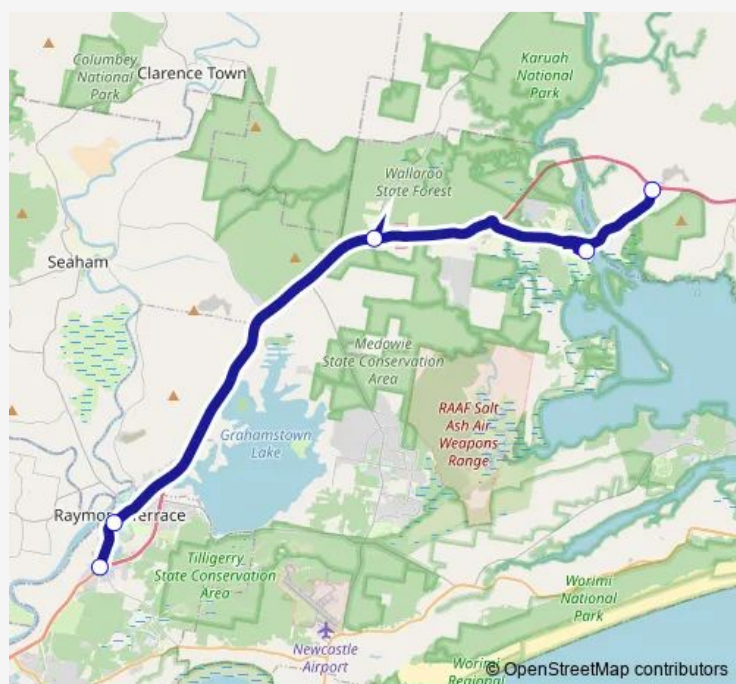

School Bus S656 Hunter River High to Karuah via Twelve Mile Creek

[Go to website](#)

Direction

Adelaide St, Hunter River High School — Tarean Rd At Mill Hill Cl

5 stops

[Open route schedule](#)

Adelaide St, Hunter River High School

Adelaide St After Glenelg St

Pacific Hwy Before The Bucketts Way

Holdom Rd Opp Johnson Av

Tarean Rd At Mill Hill Cl

Route schedule

Adelaide St, Hunter River High School — Tarean Rd At Mill Hill Cl

Monday 15:35

Tuesday 15:35

Wednesday 15:35

Thursday 15:35

Friday 15:35

Saturday —

Sunday —

Route info

Direction: Adelaide St, Hunter River High School

Stops: 5

Trip Duration: 0 hour 47 min