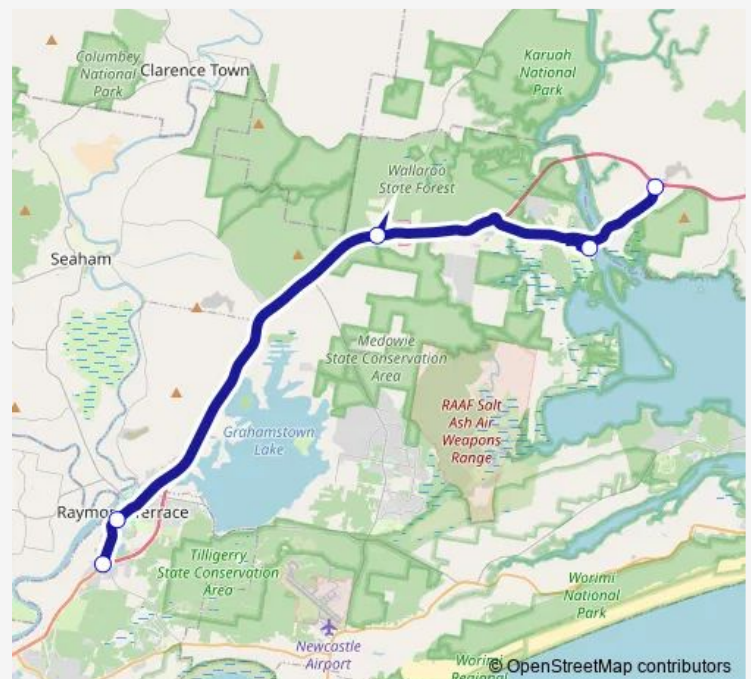

## School Bus S656 Hunter River High to Karuah via Twelve Mile Creek

[Go to website](#)**Direction**

Adelaide St, Hunter River High School — Tarean Rd At Mill Hill Cl

5 stops

[Open route schedule](#)

Adelaide St, Hunter River High School

Adelaide St After Glenelg St

Pacific Hwy Before The Bucketts Way

Holdom Rd Opp Johnson Av

Tarean Rd At Mill Hill Cl

**Route schedule**

Adelaide St, Hunter River High School — Tarean Rd At Mill Hill Cl

Monday 15:35

Tuesday 15:35

Wednesday 15:35

Thursday 15:35

Friday 15:35

Saturday —

Sunday —

**Route info**

Direction: Adelaide St, Hunter River High School

Stops: 5

Trip Duration: 0 hour 47 min

S656 School Bus time schedules and route maps are available in an offline PDF at [busmaps.com](https://busmaps.com). Use the [busmaps.com](https://busmaps.com) website to see live bus times, train schedule or subway schedule, and step-by-step directions for all public transit in Newcastle