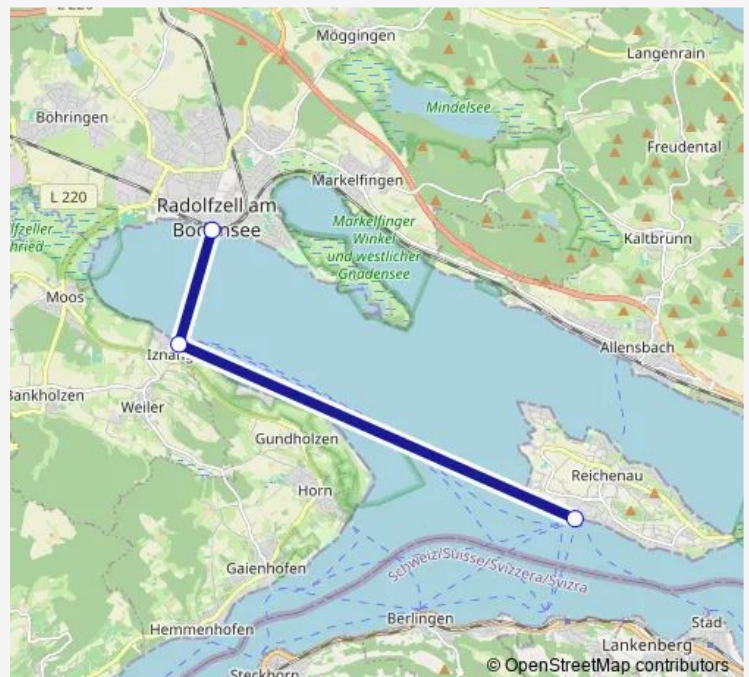

Ferry 616 BAT 616

[Go to website](#)

Direction

Reichenau (See) — Radolfzell (Bodensee)

3 stops

[Open route schedule](#)

Reichenau (See)

Iznang (See)

Radolfzell (Bodensee)

Route schedule

Reichenau (See) — Radolfzell (Bodensee)

Monday	12:15
Tuesday	—
Wednesday	12:15
Thursday	12:15
Friday	12:15
Saturday	12:15
Sunday	12:15

Route info

Direction: Reichenau (See)

Stops: 3

Trip Duration: 0 hour 35 min

616 — BAT 616

BusMaps

616 Ferry time schedules and route maps are available in an offline PDF at busmaps.com. Use the busmaps.com website to see live bus times, train schedule or subway schedule, and step-by-step directions for all public transit in Radolfzell