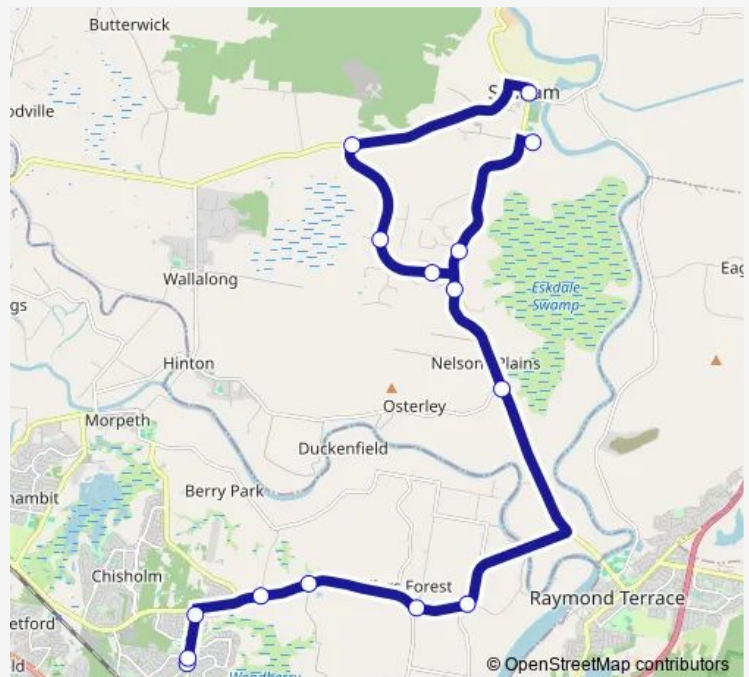

School Bus 1331 Thornton to Seaham Ps

[Go to website](#)

Direction

Government Rd After Edwards Rd — Seaham Public School, Warren St

15 stops

[Open route schedule](#)

- Government Rd After Edwards Rd
- Government Rd At Thomas Coke Dr (Hail And Ride)
- Government Rd After Thorncliffe Av
- Raymond Terrace Rd At Eales Rd
- Raymond Terrace Rd Opp Turners Rd
- Raymond Terrace Rd At Martins Wharf Rd
- Raymond Terrace Rd Opp Monkleys Rd (Hail And Ride)
- Seaham Rd At Hinton Rd
- Seaham Rd At Brandy Hill Dr
- 11 Fisher Cl
- Seaham Rd Opp Eskdale Park Dr
- Brandy Hill Rd Opp Eloura Cl
- Brandy Hill Dr At Werai Cl
- Clarence Town Rd Opp Brandy Hill Dr
- Seaham Public School, Warren St

Route schedule

Government Rd After Edwards Rd — Seaham Public School, Warren St

Monday	07:50
Tuesday	07:50
Wednesday	07:50
Thursday	07:50
Friday	07:50
Saturday	—
Sunday	—

Route info

Direction: Government Rd After Edwards Rd

Stops: 15

Trip Duration: 0 hour 38 min

1331 — Thornton to Seaham Ps

1331 School Bus time schedules and route maps are available in an offline PDF at busmaps.com. Use the busmaps.com website to see live bus times, train schedule or subway schedule, and step-by-step directions for all public transit in Maitland

The schedule is provided in the local timezone. Times with "(+1)" indicate departures on the next day.

PDF file created on 2025-01-16

2024 BusMaps.com - All Rights Reserved