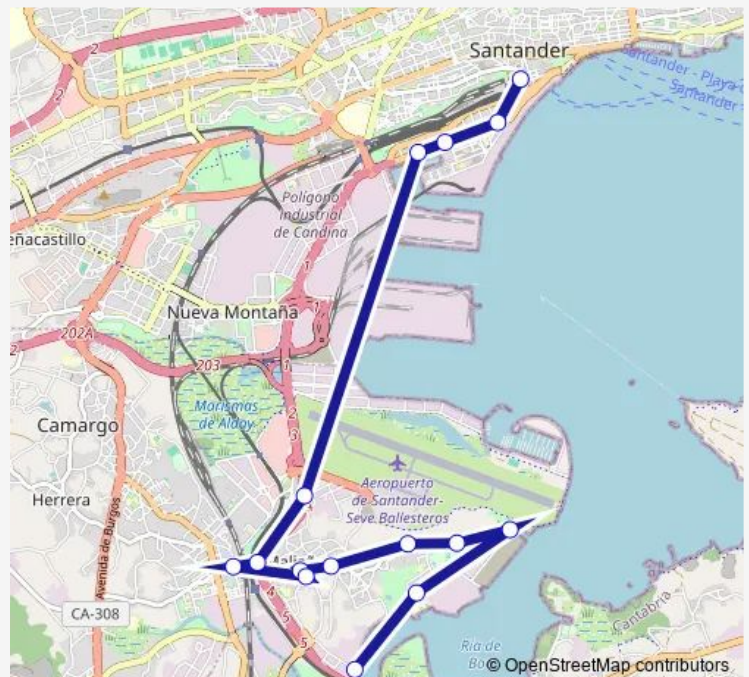

Punta Parayas

Club Parayas

Avenida Parayas.116

Avenida Parayas.70

Avenida Parayas.44

Calle La Mies 1

Avenida Concordia(V)

Camargo - Plaza Los Pueblos(V)

Tuesday 07:50-21:50

Wednesday 07:50-21:50

Thursday 07:50-21:50

Friday 07:50-21:50

Saturday 07:50-21:50

Sunday 09:50-21:50

Route info

Direction: Poligono Riamar

Stops: 15

Trip Duration: 0 hour 30 min

Direction

Santander E.A. — Poligono Riamar

14 stops

[Open route schedule](#)

Santander E.A.

Castilla.51

Saturday

—

Sunday

09:30-21:30

Route info

Direction: Santander E.A.

Stops: 14

Trip Duration: 0 hour 20 min