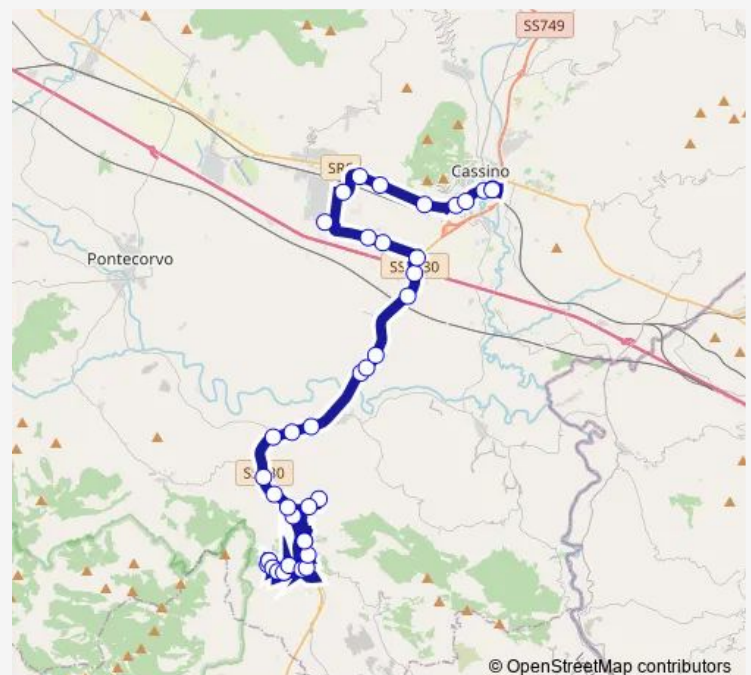

Castelnuovo Parano | Sant'Antonio # f4389

Route schedule

Castelnuovo Parano | Casali # f4437 — Cassino | Viale Garigliano Via Volturno # f4412

Monday	04:45
Tuesday	04:45
Wednesday	04:45
Thursday	04:45
Friday	04:45
Saturday	—
Sunday	—

Route info

Direction: Castelnuovo Parano | Casali # f4437

Stops: 44

Trip Duration: 1 hour 10 min

Castelnuovo Parano | Via Ausonia Via Frasso # f4390

Castelnuovo Parano | Via Ausonia Via Esperia # f4391

SAN Giorgio | Via Ausonia (Torricelli) # f4392