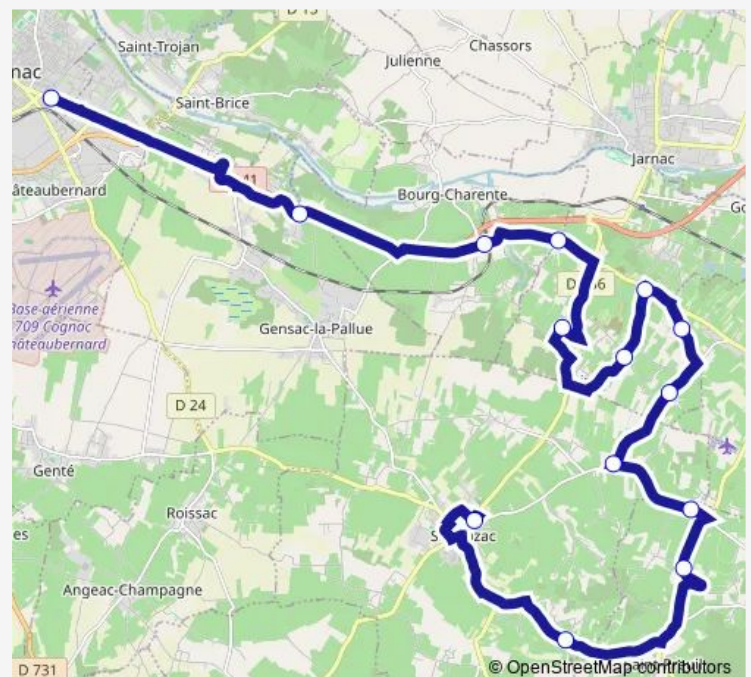

### Direction

College Font-Belle — Lycee Louis Delage

14 stops

[Open route schedule](#)

College Font-Belle

Mortefond

Segeville

LES Courades

### Route schedule

College Font-Belle — Lycee Louis Delage

Monday 17:05

Tuesday 17:05

Wednesday 13:35

Thursday 17:05

Friday 17:05

Saturday —

### Route info

Direction: College Font-Belle

Stops: 14

Trip Duration: 0 hour 56 min

**Direction**

Veillard Quatres Vents — College Font-Belle

11 stops

[Open route schedule](#)

## Route schedule

Veillard Quatres Vents — College Font-Belle

Monday	07:34
Tuesday	07:34
Wednesday	07:34
Thursday	07:34
Friday	07:34
Saturday	—
Sunday	—