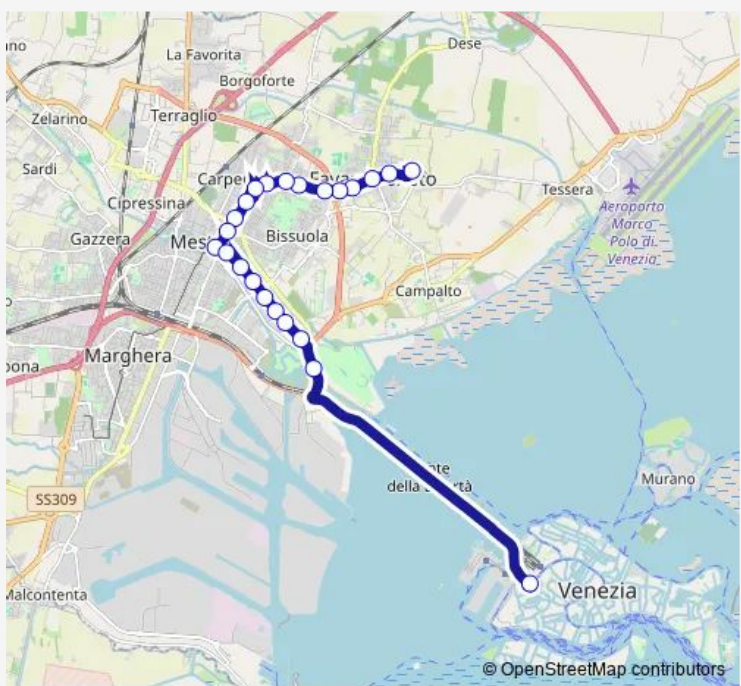

Bus ST1 Monte Celo Favaro - Venezia

[Go to website](#)

Direction
 Venezia — Monte Celo Favaro
 23 stops
[Open route schedule](#)

- Venezia
- Orlanda San Giuliano
- San Marco Forte Marghera
- San Marco Boerio
- San Marco Molmenti
- San Marco Sansovino
- San Marco Musatti
- San Marco Cattaneo
- San Marco Manuzio
- Mestre Centro B1
- Ca' Rossa Bissuola
- Ca' Rossa Volturno
- Ca' Rossa Oberdan
- Ca' Rossa Serravalle
- San Dona' Val Gardena
- San Dona' Pasqualigo
- San Dona' Pineta
- San Dona' Rielta
- San Dona' Cervino
- San Dona' Marmolada
- San Dona' Pastrello

Route schedule
 Venezia — Monte Celo Favaro

Monday	06:49-00:09 ⁺¹
Tuesday	06:49-00:09 ⁺¹
Wednesday	06:49-00:09 ⁺¹
Thursday	06:49-00:09 ⁺¹
Friday	06:49-00:09 ⁺¹
Saturday	06:49-00:09 ⁺¹
Sunday	06:49-00:04 ⁺¹

Route info
 Direction: Venezia
 Stops: 23
 Trip Duration: 0 hour 31 min

ST1 — Monte Celo Favaro - Venezia **BusMaps**

Triestina Monte Cimon

Monte Celo Favaro

Direction

Monte Celo Favaro — Venezia

23 stops

[Open route schedule](#)

San Marco Musatti

San Marco Sansovino

San Marco Molmenti

San Marco Boerio

San Marco Forte Marghera

Orlanda San Giuliano

Venezia

Route schedule