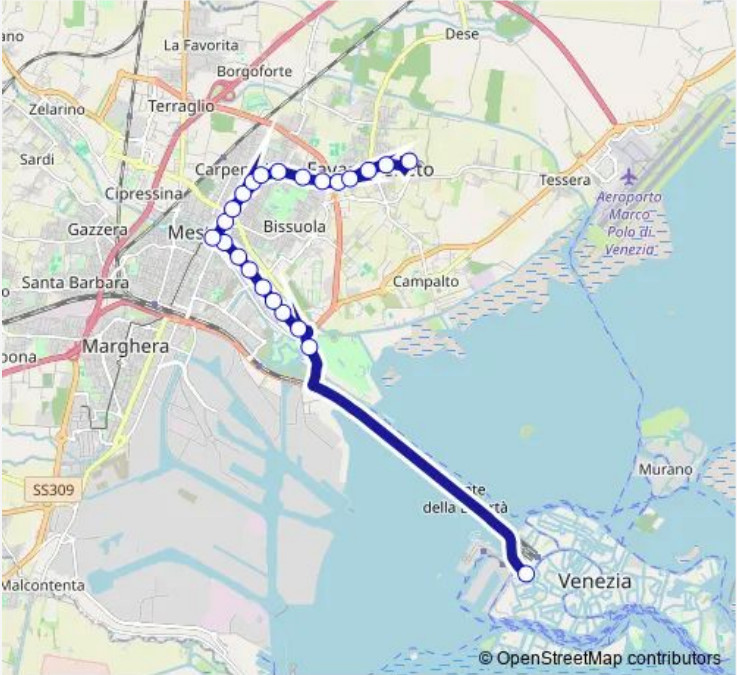

Bus St1 Monte Celo Favaro - Venezia

[Go to website](#)

Direction
 Venezia — Monte Celo Favaro
 23 stops
[Open route schedule](#)

- Venezia
- Orlanda San Giuliano
- San Marco Forte Marghera
- San Marco Boerio
- San Marco Molmenti
- San Marco Sansovino
- San Marco Musatti
- San Marco Cattaneo
- San Marco Manuzio
- Mestre Centro B1
- Ca' Rossa Bissuola
- Ca' Rossa Volturno
- Ca' Rossa Oberdan
- Ca' Rossa Serravalle
- San Dona' Val Gardena
- San Dona' Pasqualigo
- San Dona' Pineta
- San Dona' Rielta
- San Dona' Cervino
- San Dona' Marmolada
- San Dona' Pastrello

Route schedule
 Venezia — Monte Celo Favaro

Monday	06:49-00:09 ⁺¹
Tuesday	06:49-00:09 ⁺¹
Wednesday	06:49-00:09 ⁺¹
Thursday	06:49-00:09 ⁺¹
Friday	06:49-00:09 ⁺¹
Saturday	06:49-00:09 ⁺¹
Sunday	06:49-00:04 ⁺¹

Route info
 Direction: Venezia
 Stops: 23
 Trip Duration: 0 hour 31 min

St1 — Monte Celo Favaro - Venezia **BusMaps**

Triestina Monte Cimon

Monte Celo Favaro

Direction

Monte Celo Favaro — Venezia

23 stops

[Open route schedule](#)

San Marco Musatti

San Marco Sansovino

San Marco Molmenti

San Marco Boerio

San Marco Forte Marghera

Orlanda San Giuliano

Venezia

Route schedule