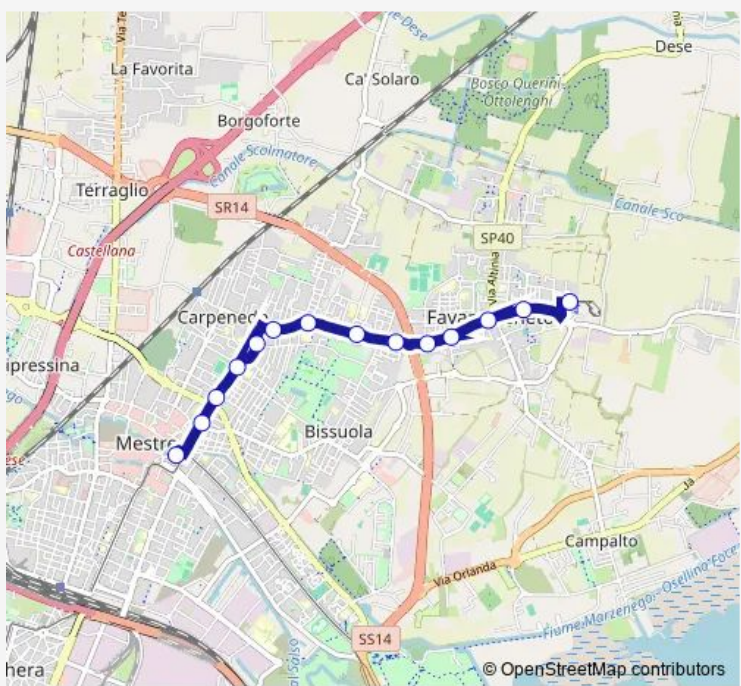

# Bus St1 Monte Celo Favaro - Mestre Centro A2

[Go to website](#)

**Direction**  
 Mestre Centro B1 — Monte Celo Favaro  
 14 stops  
[Open route schedule](#)

- Mestre Centro B1
- Ca' Rossa Bissuola
- Ca' Rossa Volturmo
- Ca' Rossa Oberdan
- Ca' Rossa Serravalle
- San Dona' Val Gardena
- San Dona' Pasqualigo
- San Dona' Pineta
- San Dona' Rielta
- San Dona' Cervino
- San Dona' Marmolada
- San Dona' Pastrello
- Triestina Monte Cimon
- Monte Celo Favaro

Route schedule  
 Mestre Centro B1 — Monte Celo Favaro

Monday	10:07-22:35
Tuesday	10:07-22:25
Wednesday	10:07-22:25
Thursday	10:07-22:25
Friday	10:07-22:35
Saturday	10:07-22:25
Sunday	10:18-22:35

Route info  
 Direction: Mestre Centro B1  
 Stops: 14  
 Trip Duration: 0 hour 11 min

**Direction**

Monte Celo Favaro — Mestre Centro A2

14 stops

[Open route schedule](#)

Monte Celo Favaro

Triestina Monte Cimon

San Dona' Pastrello

San Dona' Marmolada

## Route info

Direction: Monte Celo Favaro

Stops: 14

Trip Duration: 0 hour 11 min

St1 Bus time schedules and route maps are available in an offline PDF at [busmaps.com](https://busmaps.com). Use the [busmaps.com](https://busmaps.com) website to see live bus times, train schedule or subway schedule, and step-by-step directions for all public transit in Venice