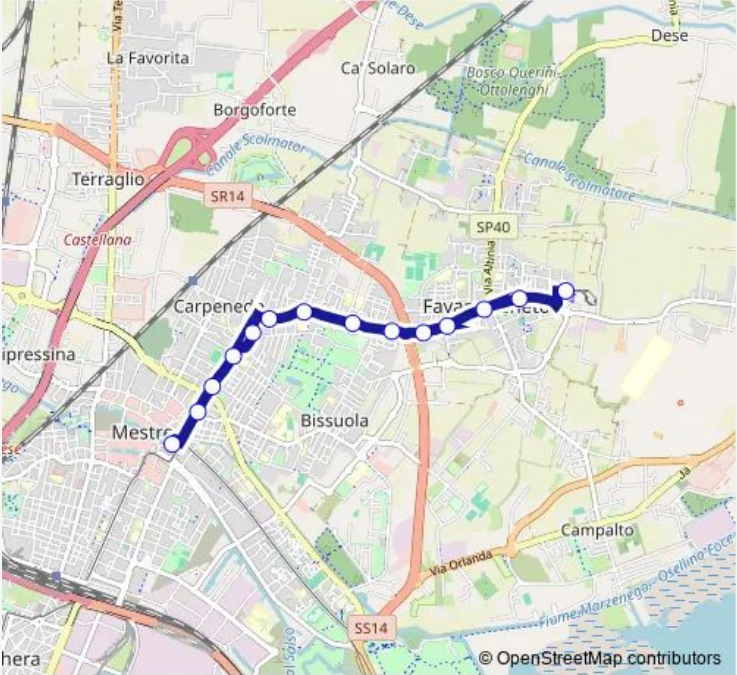

# Bus ST1 Monte Celo Favaro - Mestre Centro A2

[Go to website](#)

**Direction**  
 Mestre Centro B1 — Monte Celo Favaro  
 14 stops  
[Open route schedule](#)

- Mestre Centro B1
- Ca' Rossa Bissuola
- Ca' Rossa Volturmo
- Ca' Rossa Oberdan
- Ca' Rossa Serravalle
- San Dona' Val Gardena
- San Dona' Pasqualigo
- San Dona' Pineta
- San Dona' Rielta
- San Dona' Cervino
- San Dona' Marmolada
- San Dona' Pastrello
- Triestina Monte Cimon
- Monte Celo Favaro

Route schedule  
 Mestre Centro B1 — Monte Celo Favaro

Monday	10:07-22:35
Tuesday	10:07-22:25
Wednesday	10:07-22:25
Thursday	10:07-22:25
Friday	10:07-22:25
Saturday	10:07-22:25
Sunday	10:18-22:35

Route info  
 Direction: Mestre Centro B1  
 Stops: 14  
 Trip Duration: 0 hour 11 min

**Direction**

Monte Celo Favaro — Mestre Centro A2

14 stops

[Open route schedule](#)

Monte Celo Favaro

Triestina Monte Cimon

San Dona' Pastrello

San Dona' Marmolada

## Route info

Direction: Monte Celo Favaro

Stops: 14

Trip Duration: 0 hour 11 min

ST1 Bus time schedules and route maps are available in an offline PDF at [busmaps.com](https://busmaps.com). Use the [busmaps.com](https://busmaps.com) website to see live bus times, train schedule or subway schedule, and step-by-step directions for all public transit in Venice