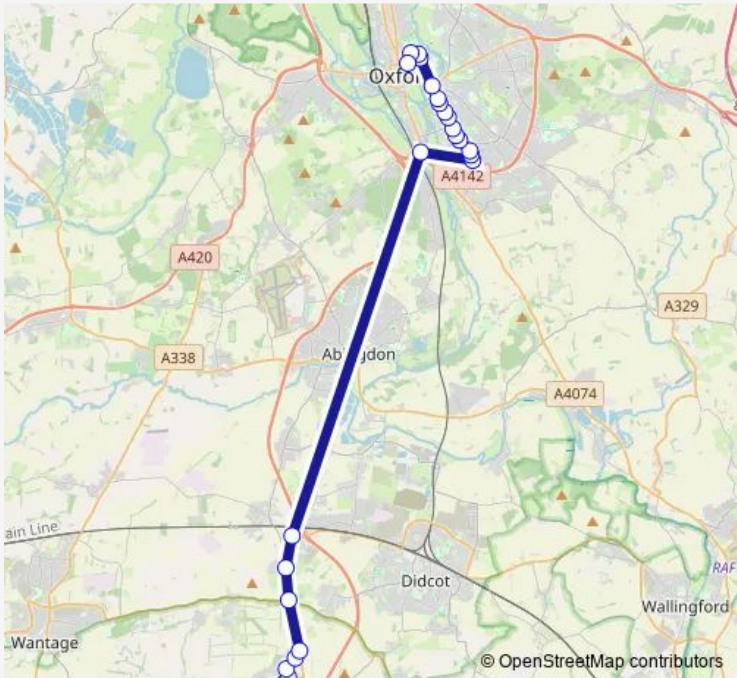

Bus ST1 Harwell Campus - Oxford City Centre

[Go to website](#)

Direction
 Becquerel Avenue Terminus — Wadham College
 25 stops
[Open route schedule](#)

- Becquerel Avenue Terminus
- Diamond Light Source
- Eighth Street South
- Eighth Street North
- Curie Avenue
- Curie Entrance
- Rowstock Corner
- The Pack Horse
- Turn
- Redbridge Park and Ride
- Rose Hill Parade
- Courtland Road
- Westbury Crescent
- Iffley Turn
- Henley Avenue
- Freelands Road
- Howard Street west
- Magdalen Road west
- Henley Street
- James Street west
- The Plain

Route schedule
 Becquerel Avenue Terminus — Wadham College

Monday	07:00-19:35
Tuesday	07:00-19:35
Wednesday	07:00-19:35
Thursday	07:00-19:35
Friday	07:00-19:35
Saturday	—
Sunday	—

Route info
 Direction: Becquerel Avenue Terminus
 Stops: 25
 Trip Duration: 0 hour 45 min

■ ST1 — Harwell Campus - Oxford City Centre **BusMaps**

Manor Road

St Cross Road

South Parks Road

Wadham College

Direction

Broad Street — Becquerel Avenue Terminus

23 stops

Route schedule

Broad Street — Becquerel Avenue Terminus

Monday 06:11-18:40

Tuesday 06:11-18:40

Wednesday 06:11-18:40

Thursday 06:11-18:40

Friday 06:11-18:40

Saturday —