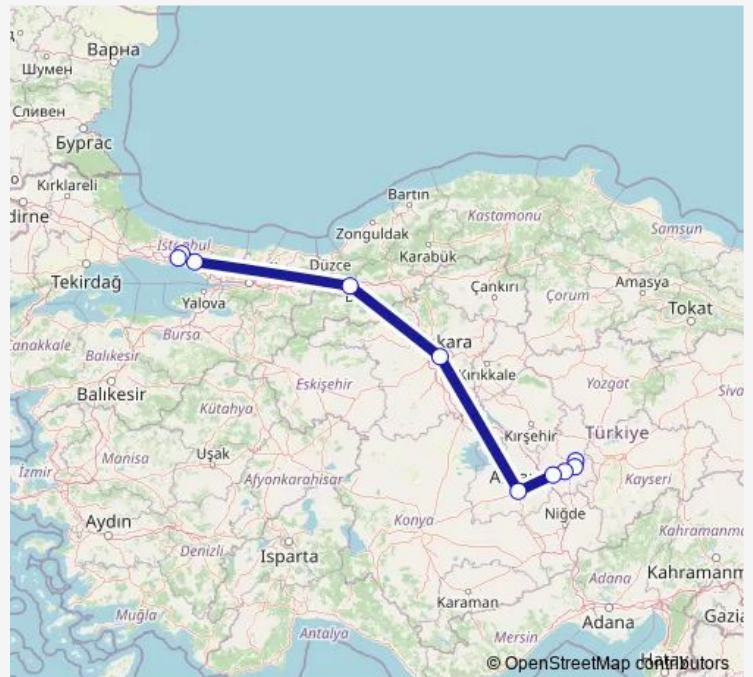

Aksaray, Aksaray bus station

Ankara, Ankara bus station

Elmalık (Bolu), Unova

Istanbul, Istanbul Dudullu bus station

Istanbul, Istanbul Alibeykoy

Istanbul, Istanbul Esenler

### Route schedule

Avanos, Avanos bus station — Istanbul, Istanbul Esenler

Monday 06:00

Tuesday 06:00

Wednesday 06:00

Thursday 06:00

Friday 06:00

Saturday 06:00

### Route info

Direction: Avanos, Avanos bus station

Stops: 10

Trip Duration: 13 hour 0 min

## Route info

Direction: Istanbul, Istanbul Esenler

Stops: 10

Trip Duration: 11 hour 40 min