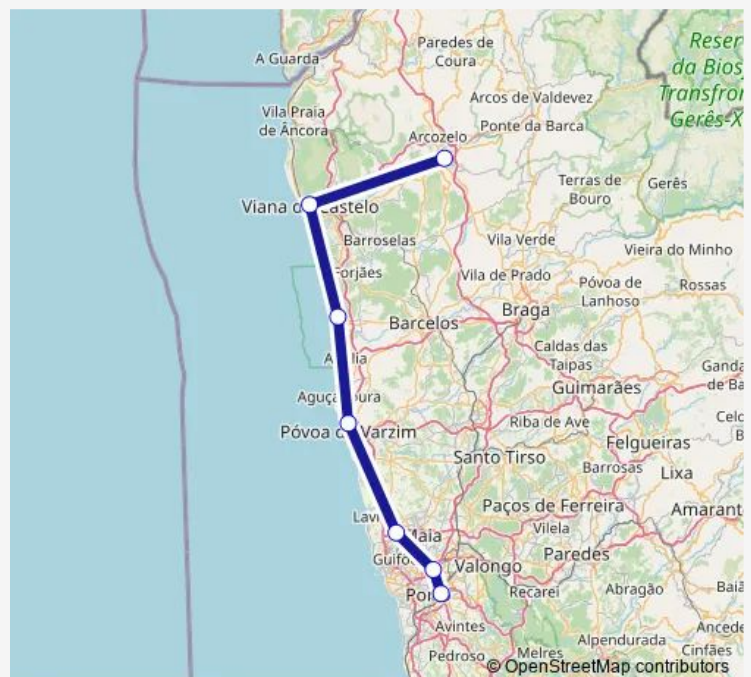

Bus Flixbus Ponte de Lima - Porto (Campanhã)[Go to website](#)**Direction**

Ponte de Lima, Ponte de Lima (Bus Station) — Porto, Porto (Campanhã)

7 stops

[Open route schedule](#)

Ponte de Lima, Ponte de Lima (Bus Station)

Route schedule

Ponte de Lima, Ponte de Lima (Bus Station) — Porto, Porto (Campanhã)

Monday 06:30-14:10

Tuesday 06:30-14:10

Wednesday 06:30-14:10

Thursday 06:30-14:10

Friday 06:30-14:10

Saturday —

Sunday —

Route info

Direction: Ponte de Lima, Ponte de Lima (Bus Station)

Stops: 7

Trip Duration: 2 hour 23 min

Flixbus — Ponte de Lima - Porto (Campanhã)

Direction

Porto, Porto (Hospital S. Joao) — Porto, Porto (Campanhã)

Wednesday 08:34-16:14

Thursday 08:34-16:14

Friday 08:34-16:14

Saturday —

Sunday —

Route info

Direction: Porto, Porto (Hospital S. Joao)

Stops: 2