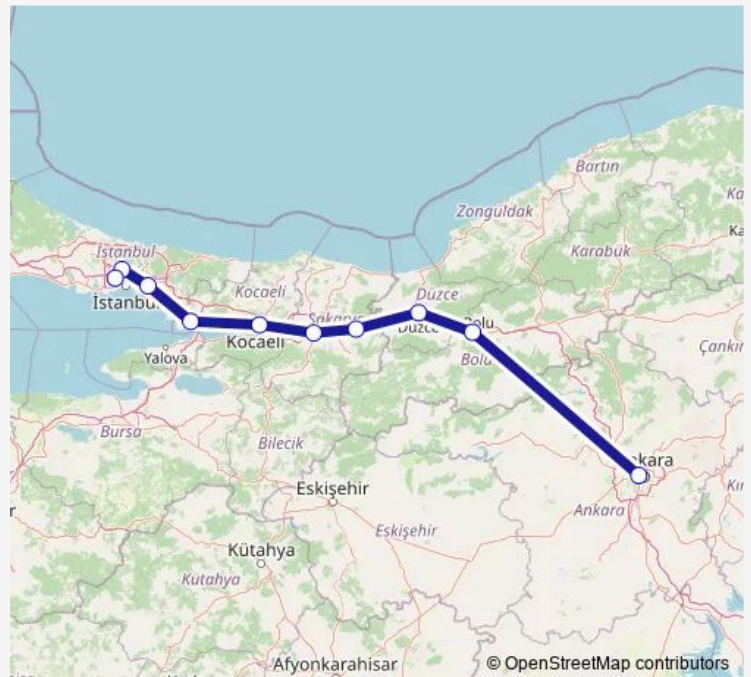

Düzce, Düzce bus station

Kargalıyeniköy (Taytem), Taytem rest station

Sakarya

Kocaeli, Kocaeli bus station

Gebze, Gebze bus station

Istanbul, Istanbul Dudullu bus station

Istanbul, Istanbul Alibeykoy

Istanbul, Istanbul Esenler

Route schedule

Ankara, Ankara bus station — Istanbul, Istanbul Esenler

Monday 12:00-21:30

Tuesday 12:00-21:30

Wednesday 12:00-21:30

Thursday 12:00-21:30

Friday 12:00-21:30

Saturday 12:00-21:30

Sunday 12:00-21:30

Route info

Direction: Ankara, Ankara bus station

Stops: 10

Trip Duration: 7 hour 40 min

Direction

undefined — undefined

0 stops

Route info

Direction:

Stops: 0

Trip Duration: – min

Direction

Istanbul, Istanbul Esenler — Kayseri, Kayseri bus station

11 stops

[Open route schedule](#)