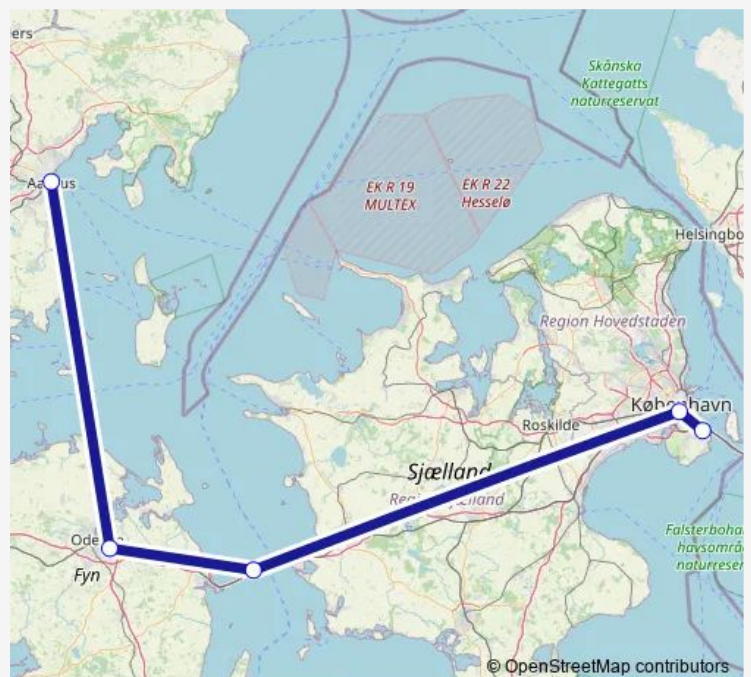

Direction

Aarhus, Aarhus C — Copenhagen Airport (Kastrup), CPH Airport

5 stops

[Open route schedule](#)

Aarhus, Aarhus C

Odense, Odense Ørbækvej

Storebælt

Copenhagen

Copenhagen Airport (Kastrup), CPH Airport

Route schedule

Aarhus, Aarhus C — Copenhagen Airport (Kastrup), CPH Airport

Monday	12:30-14:55
Tuesday	—
Wednesday	—
Thursday	12:30-14:55
Friday	12:30-14:55
Saturday	12:30-14:55
Sunday	12:30-14:55

Route info

Direction: Aarhus, Aarhus C

Stops: 5

Trip Duration: 4 hour 15 min

Direction

Copenhagen Airport (Kastrup), CPH Airport — Aarhus, Aarhus C

5 stops

[Open route schedule](#)

Copenhagen Airport (Kastrup), CPH Airport

Copenhagen

Storebælt

Odense, Odense Ørbækvej

Aarhus, Aarhus C

Route schedule

Copenhagen Airport (Kastrup), CPH Airport — Aarhus, Aarhus C

Monday 15:15-17:15